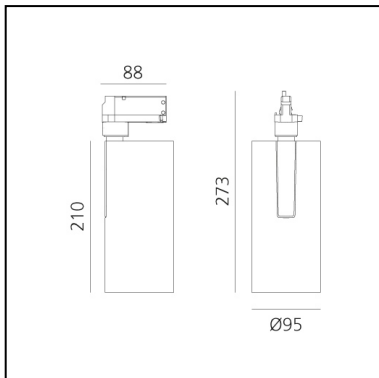

## LUMINAIRE

- Watt: **30W**
- Delivered lumens output: **2662lm**
- CCT: **3000K**
- Efficiency: **78%**
- Efficacy: **88.72lm/W**
- CRI: **90**

## DIMENSIONS

- Height: **cm 27.3**
- Diameter: **cm 9.5**
- Base Length: **cm 8.8**
- Inclination: **-90+90**
- Rotation: **360°**