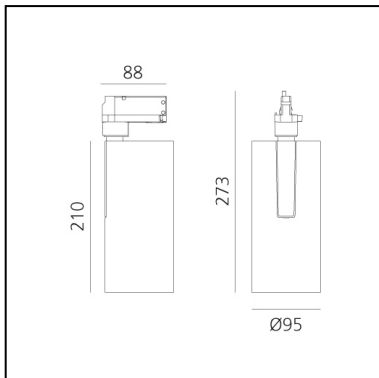

Vector Track 95 60° 3000K Undimmable White

Carlotta de Bevilacqua

IP20   

LUMINAIRE

- Watt: **30W**
- Delivered lumens output: **2662lm**
- CCT: **3000K**
- Efficiency: **78%**
- Efficacy: **88.72lm/W**
- CRI: **90**

Notes

220/240Vac 50/60Hz Electronic ballast included.

DESCRIPTION

Three sizes with three different beam angles each (spot, flood, wide flood) obtained by means of refractive or hybrid optical units. Vector 55 track DALI zoom optic (22°-32°). Junction arm integrated in the spotlight's body to keep the barycentre aligned with the track and prevent any imbalance in possible suspension versions of the track. The junction allows 360° rotation and 90° tilting for maximum emission adjustment freedom. Vector 95 available only in track version. Version with compact 4-conductor (3p+n) adapter with hidden LED driver and not-dimmable phase selector.

PRODUCT CODE: AN20301

FEATURES

- Article Code: **AN20301**
- Colour: **White**
- Installation: **ProjectorTrack**
- Series: **Architectural Indoor**
- Environment: **Indoor**
- design by: **Carlotta de Bevilacqua**

DIMENSIONS

- Height: **cm 27.3**
- Diameter: **cm 9.5**
- Base Length: **cm 8.8**
- Inclination: **-90+90**
- Rotation: **360°**

SOURCES INCLUDED

- Category: **Led**
- Number: **1**
- Watt: **35W**
- Color temperature (K): **3000K**
- CRI: **90**