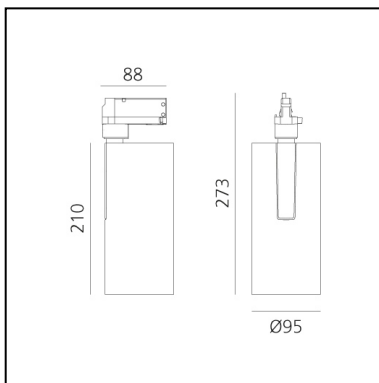

Vector Track 95 60° 4000K DALI Black

Carlotta de Bevilacqua

DESCRIPTION

Three sizes with three different beam angles each (spot, flood, wide flood) obtained by means of refractive or hybrid optical units. Vector 55 track DALI zoom optic (22°-32°). Junction arm integrated in the spotlight's body to keep the barycentre aligned with the track and prevent any imbalance in possible suspension versions of the track. The junction allows 360° rotation and 90° tilting for maximum emission adjustment freedom. Vector 95 available only in track version. Version with compact 4-conductor (3p+n) adapter with hidden LED driver and not-dimmable phase selector.

IP20    Dimmerable: 

LUMINAIRE

- Watt: **30W**
- Delivered lumens output: **2703lm**
- CCT: **4000K**
- Efficiency: **78%**
- Efficacy: **90.09lm/W**
- CRI: **90**
- Dimmable Typology: **Dali**

Notes

220/240Vac 50/60Hz Electronic ballast included.

PRODUCT CODE: AN25804

FEATURES

- Article Code: **AN25804**
- Colour: **Black**
- Installation: **ProjectorTrack**
- Series: **Architectural Indoor**
- Environment: **Indoor**
- design by: **Carlotta de Bevilacqua**

DIMENSIONS

- Height: **cm 27.3**
- Diameter: **cm 9.5**
- Base Length: **cm 8.8**
- Inclination: **-90+90**
- Rotation: **360°**

SOURCES INCLUDED

- Category: **Led**
- Number: **1**
- Watt: **35W**
- Color temperature (K): **4000K**
- CRI: **90**