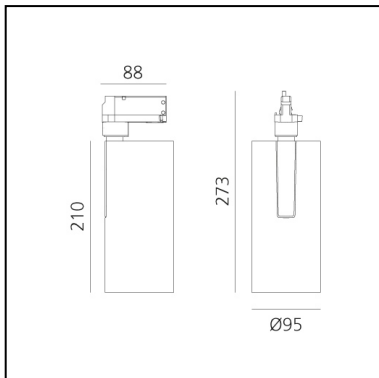

Vector Track 95 60° 4000K DALI Brushed Bronze

Carlotta de Bevilacqua

IP20    Dimmerable: 

LUMINAIRE

- Watt: **30W**
- Delivered lumens output: **2703lm**
- CCT: **4000K**
- Efficiency: **78%**
- Efficacy: **90.09lm/W**
- CRI: **90**
- Dimmable Typology: **Dali**

Notes

220/240Vac 50/60Hz Electronic ballast included.

DESCRIPTION

Three sizes with three different beam angles each (spot, flood, wide flood) obtained by means of refractive or hybrid optical units. Vector 55 track DALI zoom optic (22°-32°). Junction arm integrated in the spotlight's body to keep the barycentre aligned with the track and prevent any imbalance in possible suspension versions of the track. The junction allows 360° rotation and 90° tilting for maximum emission adjustment freedom. Vector 95 available only in track version. Version with compact 4-conductor (3p+n) adapter with hidden LED driver and not-dimmable phase selector.

PRODUCT CODE: AN25820

FEATURES

- Article Code: **AN25820**
- Colour: **Brushed Bronze**
- Installation: **ProjectorTrack**
- Series: **Architectural Indoor**
- Environment: **Indoor**
- design by: **Carlotta de Bevilacqua**

DIMENSIONS

- Height: **cm 27.3**
- Diameter: **cm 9.5**
- Base Length: **cm 8.8**
- Inclination: **-90+90**
- Rotation: **360°**

SOURCES INCLUDED

- Category: **Led**
- Number: **1**
- Watt: **35W**
- Color temperature (K): **4000K**
- CRI: **90**