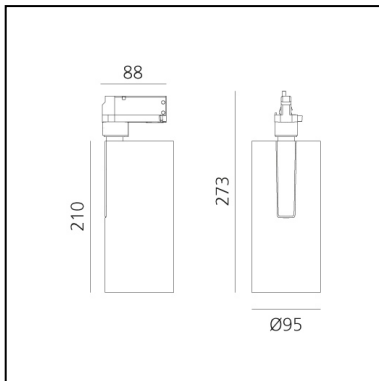

Vector Track 95 60° 4000K DALI Brushed Copper

Carlotta de Bevilacqua

IP20    Dimmerable: 

LUMINAIRE

- Watt: **30W**
- Delivered lumens output: **2703lm**
- CCT: **4000K**
- Efficiency: **78%**
- Efficacy: **90.09lm/W**
- CRI: **90**
- Dimmable Typology: **Dali**

Notes

220/240Vac 50/60Hz Electronic ballast included.

DESCRIPTION

Three sizes with three different beam angles each (spot, flood, wide flood) obtained by means of refractive or hybrid optical units. Vector 55 track DALI zoom optic (22°-32°). Junction arm integrated in the spotlight's body to keep the barycentre aligned with the track and prevent any imbalance in possible suspension versions of the track. The junction allows 360° rotation and 90° tilting for maximum emission adjustment freedom. Vector 95 available only in track version. Version with compact 4-conductor (3p+n) adapter with hidden LED driver and not-dimmable phase selector.

PRODUCT CODE: AN25818

FEATURES

- Article Code: **AN25818**
- Colour: **Brushed Copper**
- Installation: **ProjectorTrack**
- Series: **Architectural Indoor**
- Environment: **Indoor**
- design by: **Carlotta de Bevilacqua**

DIMENSIONS

- Height: **cm 27.3**
- Diameter: **cm 9.5**
- Base Length: **cm 8.8**
- Inclination: **-90+90**
- Rotation: **360°**

SOURCES INCLUDED

- Category: **Led**
- Number: **1**
- Watt: **35W**
- Color temperature (K): **4000K**
- CRI: **90**