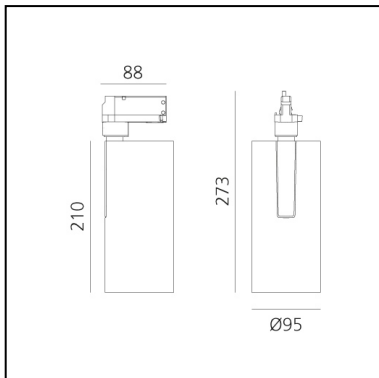

Vector Track 95 60° 4000K DALI Brushed Silver

Carlotta de Bevilacqua

IP20    Dimmerable: 

LUMINAIRE

- Watt: **30W**
- Delivered lumens output: **2703lm**
- CCT: **4000K**
- Efficiency: **78%**
- Efficacy: **90.09lm/W**
- CRI: **90**
- Dimmable Typology: **Dali**

Notes

220/240Vac 50/60Hz Electronic ballast included.

DESCRIPTION

Three sizes with three different beam angles each (spot, flood, wide flood) obtained by means of refractive or hybrid optical units. Vector 55 track DALI zoom optic (22°-32°). Junction arm integrated in the spotlight's body to keep the barycentre aligned with the track and prevent any imbalance in possible suspension versions of the track. The junction allows 360° rotation and 90° tilting for maximum emission adjustment freedom. Vector 95 available only in track version. Version with compact 4-conductor (3p+n) adapter with hidden LED driver and not-dimmable phase selector.

PRODUCT CODE: AN25815

FEATURES

- Article Code: **AN25815**
- Colour: **Brushed Silver**
- Installation: **ProjectorTrack**
- Series: **Architectural Indoor**
- Environment: **Indoor**
- design by: **Carlotta de Bevilacqua**

DIMENSIONS

- Height: **cm 27.3**
- Diameter: **cm 9.5**
- Base Length: **cm 8.8**
- Inclination: **-90+90**
- Rotation: **360°**

SOURCES INCLUDED

- Category: **Led**
- Number: **1**
- Watt: **35W**
- Color temperature (K): **4000K**
- CRI: **90**