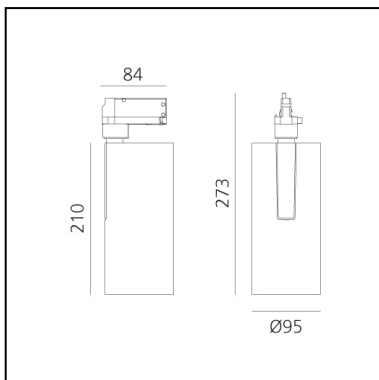

DESCRIPTION

Three sizes with three different beam angles each (spot, flood, wide flood) obtained by means of refractive or hybrid optical units. Vector 55 track DALI zoom optic (22°-32°). Junction arm integrated in the spotlight's body to keep the barycentre aligned with the track and prevent any imbalance in possible suspension versions of the track. The junction allows 360° rotation and 90° tilting for maximum emission adjustment freedom. Vector 95 available only in track version. Version with compact 4-conductor (3p+n) adapter with hidden LED driver and not-dimmable phase selector.

IP20 Dimmerable: