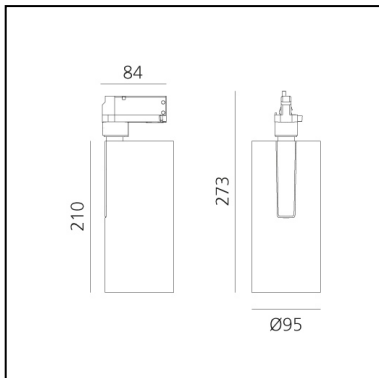

## LUMINAIRE

- Watt: **30W**
- Delivered lumens output: **2703lm**
- CCT: **4000K**
- Efficiency: **78%**
- Efficacy: **90.09lm/W**
- CRI: **90**
- Dimmable Typology: **Dali**

## DIMENSIONS

- Height: **cm 27.3**
- Diameter: **cm 9.5**
- Base Length: **cm 8.4**
- Inclination: **-90+90**
- Rotation: **360°**