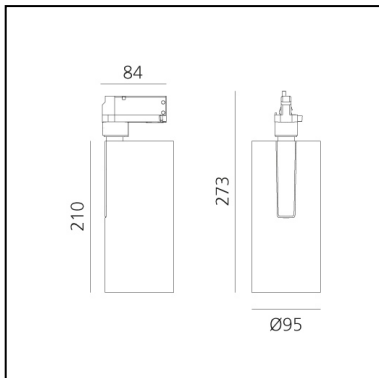

Vector Track 95 60° 4000K DALI Eutrac Brushed Silver

Carlotta de Bevilacqua

IP20    Dimmerable: 

LUMINAIRE

- Watt: **30W**
- Delivered lumens output: **2703lm**
- CCT: **4000K**
- Efficiency: **78%**
- Efficacy: **90.09lm/W**
- CRI: **90**
- Dimmable Typology: **Dali**

Notes

220/240Vac 50/60Hz Electronic ballast included.

DESCRIPTION

Three sizes with three different beam angles each (spot, flood, wide flood) obtained by means of refractive or hybrid optical units. Vector 55 track DALI zoom optic (22°-32°). Junction arm integrated in the spotlight's body to keep the barycentre aligned with the track and prevent any imbalance in possible suspension versions of the track. The junction allows 360° rotation and 90° tilting for maximum emission adjustment freedom. Vector 95 available only in track version. Version with compact 4-conductor (3p+n) adapter with hidden LED driver and not-dimmable phase selector.

PRODUCT CODE: AN35815

FEATURES

- Article Code: **AN35815**
- Colour: **Brushed Silver**
- Installation: **ProjectorTrack**
- Series: **Architectural Indoor**
- Environment: **Indoor**
- design by: **Carlotta de Bevilacqua**

DIMENSIONS

- Height: **cm 27.3**
- Diameter: **cm 9.5**
- Base Length: **cm 8.4**
- Inclination: **-90+90**
- Rotation: **360°**

SOURCES INCLUDED

- Category: **Led**
- Number: **1**
- Watt: **35W**
- Color temperature (K): **4000K**
- CRI: **90**