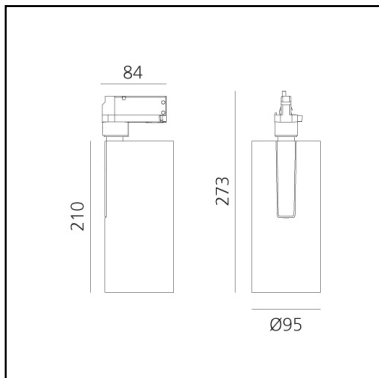

Vector Track 95 60° 4000K DALI Eutrac White

Carlotta de Bevilacqua

IP20    Dimmerable: 

LUMINAIRE

- Watt: **30W**
- Delivered lumens output: **2703lm**
- CCT: **4000K**
- Efficiency: **78%**
- Efficacy: **90.09lm/W**
- CRI: **90**
- Dimmable Typology: **Dali**

Notes

220/240Vac 50/60Hz Electronic ballast included.

DESCRIPTION

Three sizes with three different beam angles each (spot, flood, wide flood) obtained by means of refractive or hybrid optical units. Vector 55 track DALI zoom optic (22°-32°). Junction arm integrated in the spotlight's body to keep the barycentre aligned with the track and prevent any imbalance in possible suspension versions of the track. The junction allows 360° rotation and 90° tilting for maximum emission adjustment freedom. Vector 95 available only in track version. Version with compact 4-conductor (3p+n) adapter with hidden LED driver and not-dimmable phase selector.

PRODUCT CODE: AN35801

FEATURES

- Article Code: **AN35801**
- Colour: **White**
- Installation: **ProjectorTrack**
- Series: **Architectural Indoor**
- Environment: **Indoor**
- design by: **Carlotta de Bevilacqua**

DIMENSIONS

- Height: **cm 27.3**
- Diameter: **cm 9.5**
- Base Length: **cm 8.4**
- Inclination: **-90+90**
- Rotation: **360°**

SOURCES INCLUDED

- Category: **Led**
- Number: **1**
- Watt: **35W**
- Color temperature (K): **4000K**
- CRI: **90**