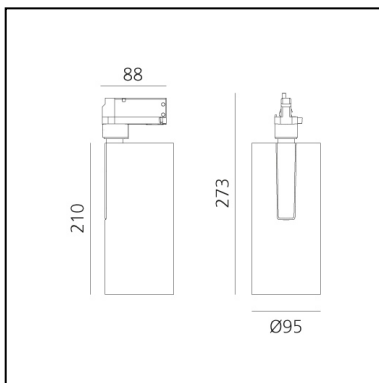

Vector Track 95 60° 4000K DALI White

Carlotta de Bevilacqua

IP20    Dimmerable: 

LUMINAIRE

- Watt: **30W**
- Delivered lumens output: **2703lm**
- CCT: **4000K**
- Efficiency: **78%**
- Efficacy: **90.09lm/W**
- CRI: **90**
- Dimmable Typology: **Dali**

Notes

220/240Vac 50/60Hz Electronic ballast included.

DESCRIPTION

Three sizes with three different beam angles each (spot, flood, wide flood) obtained by means of refractive or hybrid optical units. Vector 55 track DALI zoom optic (22°-32°). Junction arm integrated in the spotlight's body to keep the barycentre aligned with the track and prevent any imbalance in possible suspension versions of the track. The junction allows 360° rotation and 90° tilting for maximum emission adjustment freedom. Vector 95 available only in track version. Version with compact 4-conductor (3p+n) adapter with hidden LED driver and not-dimmable phase selector.

PRODUCT CODE: AN25801

FEATURES

- Article Code: **AN25801**
- Colour: **White**
- Installation: **ProjectorTrack**
- Series: **Architectural Indoor**
- Environment: **Indoor**
- design by: **Carlotta de Bevilacqua**

DIMENSIONS

- Height: **cm 27.3**
- Diameter: **cm 9.5**
- Base Length: **cm 8.8**
- Inclination: **-90+90**
- Rotation: **360°**

SOURCES INCLUDED

- Category: **Led**
- Number: **1**
- Watt: **35W**
- Color temperature (K): **4000K**
- CRI: **90**