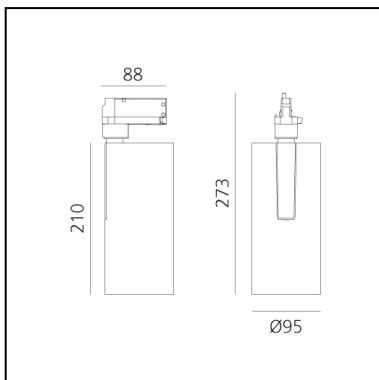

Vector Track 95 60° 4000K Undimmable Black

Carlotta de Bevilacqua

DESCRIPTION

Three sizes with three different beam angles each (spot, flood, wide flood) obtained by means of refractive or hybrid optical units. Vector 55 track DALI zoom optic (22°-32°). Junction arm integrated in the spotlight's body to keep the barycentre aligned with the track and prevent any imbalance in possible suspension versions of the track. The junction allows 360° rotation and 90° tilting for maximum emission adjustment freedom. Vector 95 available only in track version. Version with compact 4-conductor (3p+n) adapter with hidden LED driver and not-dimmable phase selector.

IP20   

LUMINAIRE

- Watt: **30W**
- Delivered lumens output: **2703lm**
- CCT: **4000K**
- Efficiency: **78%**
- Efficacy: **90.09lm/W**
- CRI: **90**

Notes

220/240Vac 50/60Hz Electronic ballast included.

PRODUCT CODE: AN25304

FEATURES

- Article Code: **AN25304**
- Colour: **Black**
- Installation: **ProjectorTrack**
- Series: **Architectural Indoor**
- Environment: **Indoor**
- design by: **Carlotta de Bevilacqua**

DIMENSIONS

- Height: **cm 27.3**
- Diameter: **cm 9.5**
- Base Length: **cm 8.8**
- Inclination: **-90+90**
- Rotation: **360°**

SOURCES INCLUDED

- Category: **Led**
- Number: **1**
- Watt: **35W**
- Color temperature (K): **4000K**
- CRI: **90**