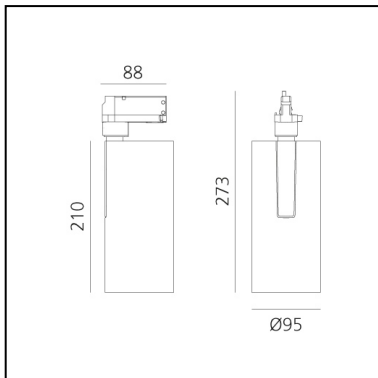

Vector Track 95 60° 4000K Undimmable Brushed Bronze

Carlotta de Bevilacqua

IP20   

LUMINAIRE

- Watt: **30W**
- Delivered lumens output: **2703lm**
- CCT: **4000K**
- Efficiency: **78%**
- Efficacy: **90.09lm/W**
- CRI: **90**

Notes

220/240Vac 50/60Hz Electronic ballast included.

DESCRIPTION

Three sizes with three different beam angles each (spot, flood, wide flood) obtained by means of refractive or hybrid optical units. Vector 55 track DALI zoom optic (22°-32°). Junction arm integrated in the spotlight's body to keep the barycentre aligned with the track and prevent any imbalance in possible suspension versions of the track. The junction allows 360° rotation and 90° tilting for maximum emission adjustment freedom. Vector 95 available only in track version. Version with compact 4-conductor (3p+n) adapter with hidden LED driver and not-dimmable phase selector.

DIMENSIONS

- Height: **cm 27.3**
- Diameter: **cm 9.5**
- Base Length: **cm 8.8**
- Inclination: **-90+90**
- Rotation: **360°**

SOURCES INCLUDED

- Category: **Led**
- Number: **1**
- Watt: **35W**
- Color temperature (K): **4000K**
- CRI: **90**