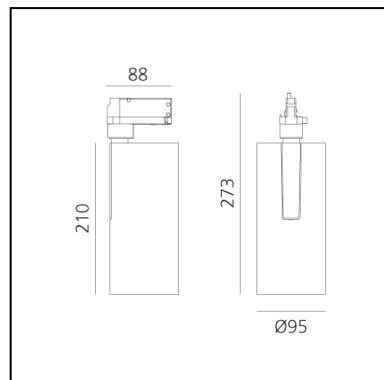

Vector Track 95 60° 4000K Undimmable Brushed Copper

Carlotta de Bevilacqua

DESCRIPTION

Three sizes with three different beam angles each (spot, flood, wide flood) obtained by means of refractive or hybrid optical units. Vector 55 track DALI zoom optic (22°-32°). Junction arm integrated in the spotlight's body to keep the barycentre aligned with the track and prevent any imbalance in possible suspension versions of the track. The junction allows 360° rotation and 90° tilting for maximum emission adjustment freedom. Vector 95 available only in track version. Version with compact 4-conductor (3p+n) adapter with hidden LED driver and not-dimmable phase selector.

IP20   

PRODUCT CODE: AN25318

FEATURES

- Article Code: **AN25318**
- Colour: **Brushed Copper**
- Installation: **ProjectorTrack**
- Series: **Architectural Indoor**
- Environment: **Indoor**
- design by: **Carlotta de Bevilacqua**

DIMENSIONS

- Height: **cm 27.3**
- Diameter: **cm 9.5**
- Base Length: **cm 8.8**
- Inclination: **-90+90**
- Rotation: **360°**

SOURCES INCLUDED

- Category: **Led**
- Number: **1**
- Watt: **35W**
- Color temperature (K): **4000K**
- CRI: **90**