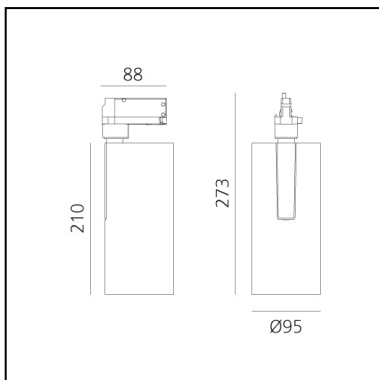

Vector Track 95 60° 4000K Undimmable Brushed Silver

Carlotta de Bevilacqua

IP20   

LUMINAIRE

- Watt: **30W**
- Delivered lumens output: **2703lm**
- CCT: **4000K**
- Efficiency: **78%**
- Efficacy: **90.09lm/W**
- CRI: **90**

Notes

220/240Vac 50/60Hz Electronic ballast included.

DESCRIPTION

Three sizes with three different beam angles each (spot, flood, wide flood) obtained by means of refractive or hybrid optical units. Vector 55 track DALI zoom optic (22°-32°). Junction arm integrated in the spotlight's body to keep the barycentre aligned with the track and prevent any imbalance in possible suspension versions of the track. The junction allows 360° rotation and 90° tilting for maximum emission adjustment freedom. Vector 95 available only in track version. Version with compact 4-conductor (3p+n) adapter with hidden LED driver and not-dimmable phase selector.

PRODUCT CODE: AN25315

FEATURES

- Article Code: **AN25315**
- Colour: **Brushed Silver**
- Installation: **ProjectorTrack**
- Series: **Architectural Indoor**
- Environment: **Indoor**
- design by: **Carlotta de Bevilacqua**

DIMENSIONS

- Height: **cm 27.3**
- Diameter: **cm 9.5**
- Base Length: **cm 8.8**
- Inclination: **-90+90**
- Rotation: **360°**

SOURCES INCLUDED

- Category: **Led**
- Number: **1**
- Watt: **35W**
- Color temperature (K): **4000K**
- CRI: **90**