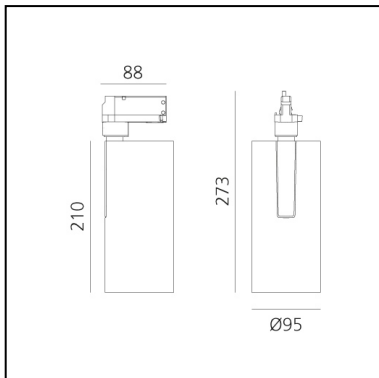

Vector Track 95 60° 4000K Undimmable White

Carlotta de Bevilacqua

IP20   

LUMINAIRE

- Watt: **30W**
- Delivered lumens output: **2703lm**
- CCT: **4000K**
- Efficiency: **78%**
- Efficacy: **90.09lm/W**
- CRI: **90**

Notes

220/240Vac 50/60Hz Electronic ballast included.

DESCRIPTION

Three sizes with three different beam angles each (spot, flood, wide flood) obtained by means of refractive or hybrid optical units. Vector 55 track DALI zoom optic (22°-32°). Junction arm integrated in the spotlight's body to keep the barycentre aligned with the track and prevent any imbalance in possible suspension versions of the track. The junction allows 360° rotation and 90° tilting for maximum emission adjustment freedom. Vector 95 available only in track version. Version with compact 4-conductor (3p+n) adapter with hidden LED driver and not-dimmable phase selector.

PRODUCT CODE: AN25301

FEATURES

- Article Code: **AN25301**
- Colour: **White**
- Installation: **ProjectorTrack**
- Series: **Architectural Indoor**
- Environment: **Indoor**
- design by: **Carlotta de Bevilacqua**

DIMENSIONS

- Height: **cm 27.3**
- Diameter: **cm 9.5**
- Base Length: **cm 8.8**
- Inclination: **-90+90**
- Rotation: **360°**

SOURCES INCLUDED

- Category: **Led**
- Number: **1**
- Watt: **35W**
- Color temperature (K): **4000K**
- CRI: **90**