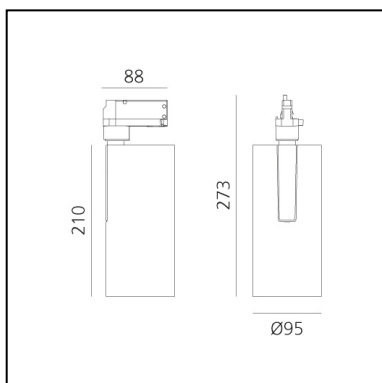

Vector Track 95 Tunable White Black

Carlotta de Bevilacqua

DESCRIPTION

* The product is not yet available.

IP20    Dimmerable: 

PRODUCT CODE: NEW

FEATURES

- Article Code: - - -
- Colour: **Black**
- Installation: **Projector**
- Series: **Architectural Indoor**
- Environment: **Indoor**
- design by: **Carlotta de Bevilacqua**

DIMENSIONS

- Height: **cm 27.3**
- Diameter: **cm 9.5**
- Inclination: **-90+90**
- Rotation: **360°**

LUMINAIRE

- Watt: **29W**
- Delivered lumens output: **2000lm**
- CCT: **2700K-6500K**
- CRI: **90**