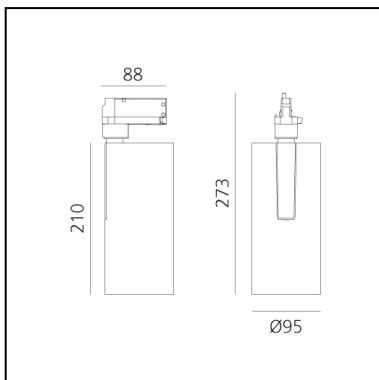

Vector Track 95 Tunable White Brushed Bronze

Carlotta de Bevilacqua

DESCRIPTION

* The product is not yet available.

IP20    Dimmerable: 

LUMINAIRE

- Watt: **29W**
- Delivered lumens output: **2000lm**
- CCT: **2700K-6500K**
- CRI: **90**

DIMENSIONS

- Height: **cm 27.3**
- Diameter: **cm 9.5**
- Inclination: **-90+90**
- Rotation: **360°**

Accessories

Adjustable dowsers M059910

Lens for elliptical emission M282007

Anti-dazzle louvre M282100