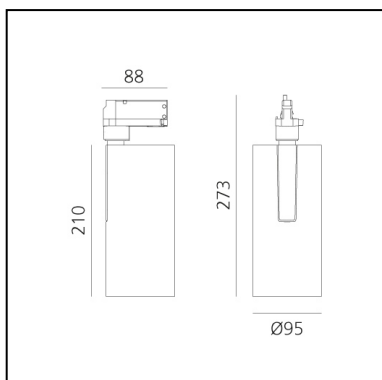

Vector Track 95 Tunable White Brushed copper

Carlotta de Bevilacqua

DESCRIPTION

* The product is not yet available.

IP20    Dimmerable: 

PRODUCT CODE: NEW

FEATURES

- Article Code: - - -
- Colour: **Brushed Copper**
- Installation: **Projector**
- Series: **Architectural Indoor**
- Environment: **Indoor**
- design by: **Carlotta de Bevilacqua**

DIMENSIONS

- Height: **cm 27.3**
- Diameter: **cm 9.5**
- Inclination: **-90+90**
- Rotation: **360°**

LUMINAIRE

- Watt: **29W**
- Delivered lumens output: **2000lm**
- CCT: **2700K-6500K**
- CRI: **90**