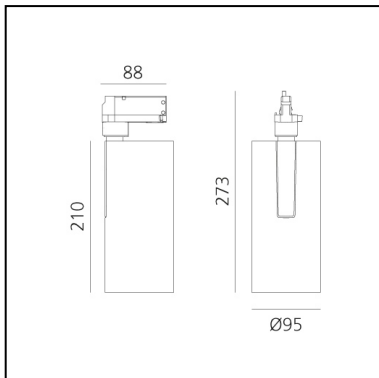

# Vector Track 95 Tunable White Brushed silver

Carlotta de Bevilacqua

## LUMINAIRE

- Watt: **29W**
- Delivered lumens output: **2000lm**
- CCT: **2700K-6500K**
- CRI: **90**

## DIMENSIONS

- Height: **cm 27.3**
- Diameter: **cm 9.5**
- Inclination: **-90+90**
- Rotation: **360°**

**Accessories**

Adjustable dowsers M059910

Lens for elliptical emission M282007

Anti-dazzle louvre M282100