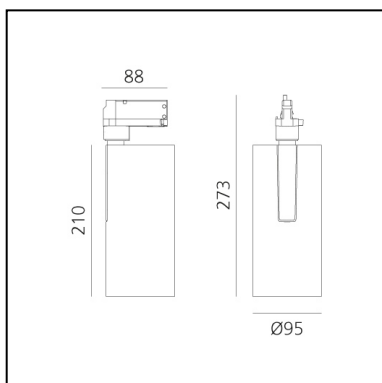

Vector Track 95 Tunable White White

Carlotta de Bevilacqua

DESCRIPTION

* The product is not yet available.

IP20    Dimmerable: 

PRODUCT CODE: NEW

FEATURES

- Article Code: - - -
- Colour: **White**
- Installation: **Projector**
- Series: **Architectural Indoor**
- Environment: **Indoor**
- design by: **Carlotta de Bevilacqua**

DIMENSIONS

- Height: **cm 27.3**
- Diameter: **cm 9.5**
- Inclination: **-90+90**
- Rotation: **360°**

LUMINAIRE

- Watt: **29W**
- Delivered lumens output: **2000lm**
- CCT: **2700K-6500K**
- CRI: **90**