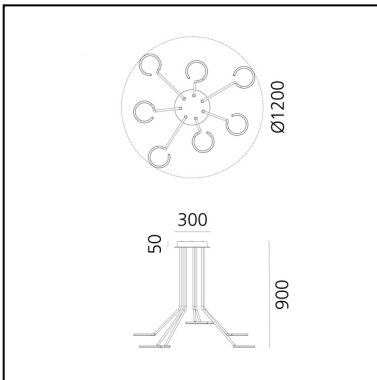

Vine Light - Chandelier 7 - Black

BIG - Bjarke Ingels Group

LUMINAIRE

- Watt: **77W**

DESCRIPTION

* The product is not yet available.

PRODUCT CODE: NEW

FEATURES

- Article Code: - - -
- Colour: **Black**
- Installation: **Suspension**
- Series: **Design Collection, Novelties**
- design by: **BIG - Bjarke Ingels Group**

DIMENSIONS

- Height: **cm 90**
- Diameter: **cm 120**
- Base Diameter: **cm 30**