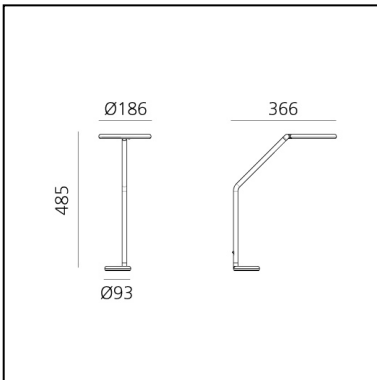

Vine Light - Fixed

BIG - Bjarke Ingels Group

LUMINAIRE

- Watt: **8W**

DESCRIPTION

* The product is not yet available.

PRODUCT CODE: NEW

FEATURES

- Article Code: - - -
- Colour: **Black**
- Installation: **Table**
- Series: **Design Collection, 2021 Artemide Collection**
- design by: **BIG - Bjarke Ingels Group**

DIMENSIONS

- Length: **cm 36.6**
- Height: **cm 48.5**
- Base Diameter: **cm 9.3**