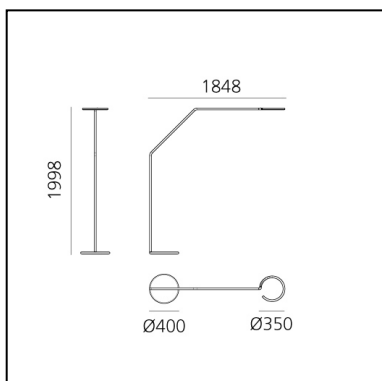

Vine Light - Floor

BIG - Bjarke Ingels Group

DESCRIPTION

* The product is not yet available.

PRODUCT CODE: NEW

FEATURES

- Article Code: - - -
- Colour: **Black**
- Installation: **Floor**
- Series: **Design Collection, 2021 Artemide Collection**
- design by: **BIG - Bjarke Ingels Group**

DIMENSIONS

- Length: **cm 184.8**
- Height: **cm 199.8**
- Base Diameter: **cm 40**

LUMINAIRE

- Watt: **8W**