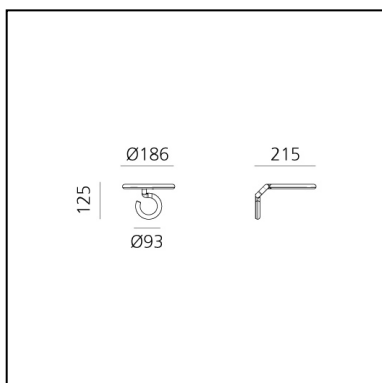

Vine Light - Spot

BIG - Bjarke Ingels Group

DESCRIPTION

* The product is not yet available.

PRODUCT CODE: NEW

FEATURES

- Article Code: - - -
- Colour: **Black**
- Installation: **Wall**
- Series: **Design Collection, 2021 Artemide Collection**
- design by: **BIG - Bjarke Ingels Group**

DIMENSIONS

- Length: **cm 21.5**
- Height: **cm 12.5**
- Base Diameter: **cm 9.3**

LUMINAIRE

- Watt: **8W**