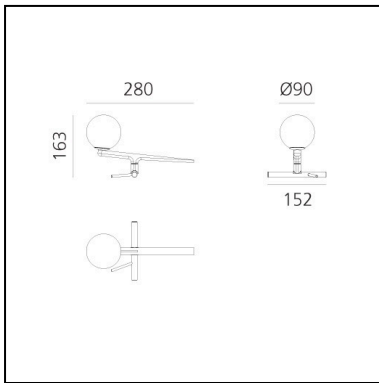

Yanzi Table

Neri&Hu

IP20   

LUMINAIRE

- Watt: **9,5W**
- Delivered lumen output: **623lm**
- CCT: **3000K**
- Efficiency: **84%**
- Efficacy: **69.24lm/W**
- CRI: **90**
- Dimmer Typology: **Microswitch Dimmer**

FEATURES

- Product Code: **1101010A**
- Colour: **Brushed brass, white, black**
- Installation: **Table**
- Material: **Brushed brass, blown glass**
- Series: **Design Collection**
- Environment: **Indoor**
- Emission: **Diffused**
- design by: **Neri&Hu**

DIMENSIONS

- Length: **280 mm**
- Width: **152 mm**
- Height: **163 mm**
- Diameter: **90 mm**

SOURCES INCLUDED

- Category: **Led**
- Number: **1**
- Watt: **6.7W**
- Delivered lumen output: **757lm**
- Color temperature (K): **3000K**
- CRI: **90**
- Color Tolerance: **MacAdam 2SDCM**
- Efficacy: **113lm/W**
- Service Life: **50000-L90**