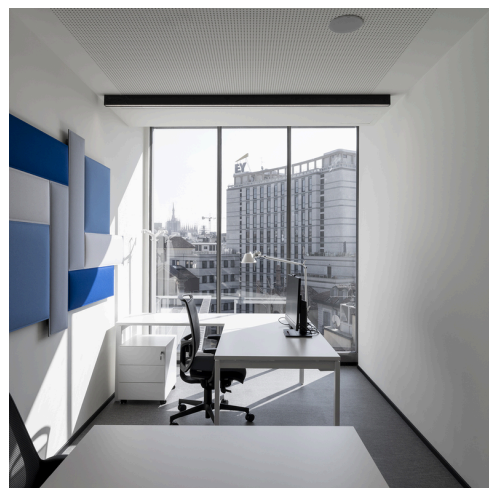

Tolomeo - Michele De Lucchi & Giancarlo Fassina | A.39 - Carlotta de Bevilacqua