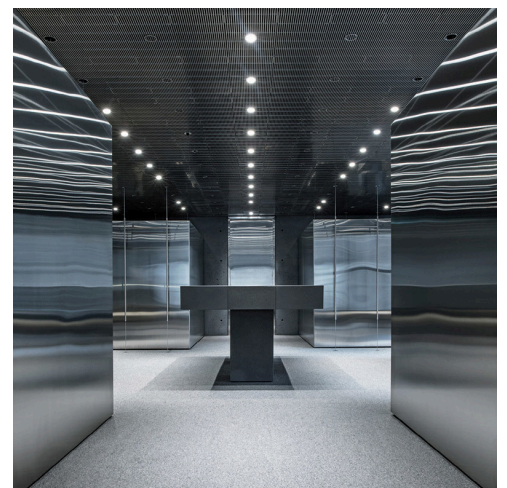

SSENCE

➤ Montreal, Canada

➤ Jahr / 2018

Kategorie / Retail

Autor / David Chipperfield

Fotos / Dominik Hodel

Special version of Vector Recessed with metal joint