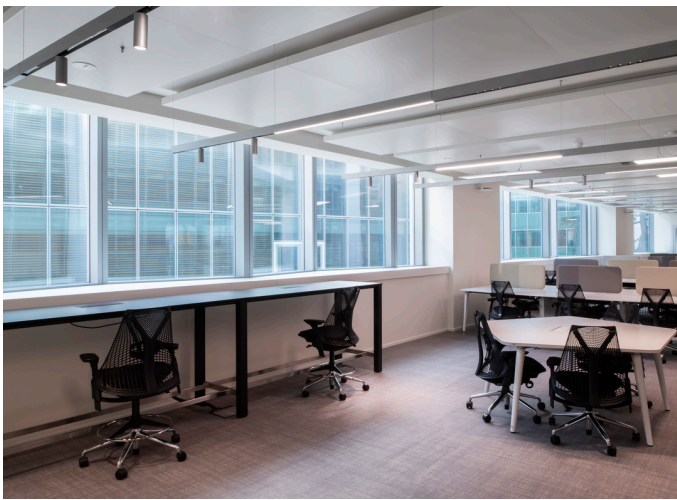

A.24 System + Vector Magnetic - Carlotta de Bevilacqua