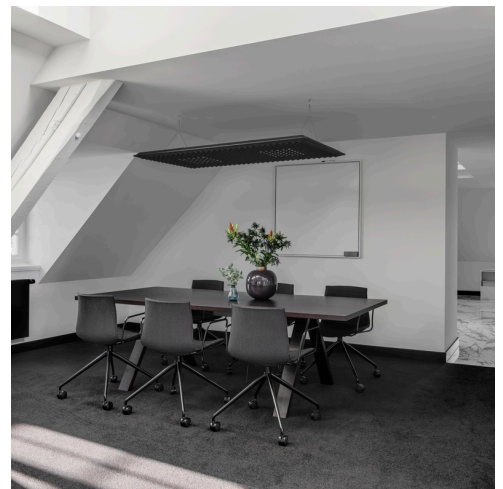

Eggboard Matrix - Progetto CMR