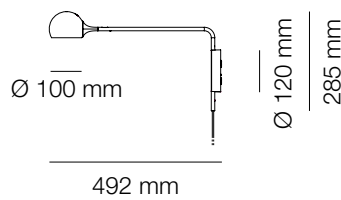

Ixa Family

Materials: aluminum, steel, technopolymer.

Power: 9W
 Luminous Flux: 465 lm
 CCT: 3000K
 CRI=90

Colours:

- Anthracite
- Blue
- White/Grey
- Yellow

Ixa Wall

Ixa Wall Plug

Ixa Arm Wall