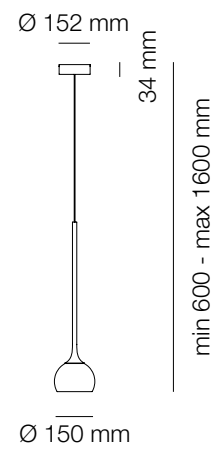

Ixa XL Head
Ø 150 mm

Ixa XL

In Ixa XL a larger head is combined with two new structures, wall and ceiling, recalibrated to balance the weight and bring light into the space to respond to different lighting needs.

Ixa XL

Materials: aluminum, steel, technopolymer.

Colours:

- Anthracite
- Blue
- White/Grey
- Yellow

Ixa XL Ceiling/Wall

Power: 16W*

Luminous Flux: 725 lm*

CCT: 1800K - 3000K dim to warm

CRI=90

* 3000K values

Ixa XL Suspension

Power: 14W

Luminous Flux: 800 lm

CCT: 3000K

CRI=90

Ixa XL Ceiling

Ixa XL Suspension

Ixa XL Wall

Ixa XL Wall Plug

IXA XL CEILING

Colour		PUSH Code
Anthracite	●	1116010A
Blue	●	1116030A
White/Grey	○	1116020A
Yellow	●	1116040A

IXA XL SUSPENSION

Colour		PUSH Code
Anthracite	●	1118010A
Blue	●	1118030A
White/Grey	○	1118020A
Yellow	●	1118040A