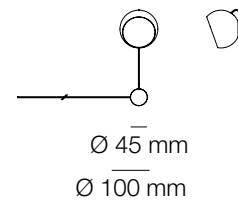

Ixa Wall Spot Plug