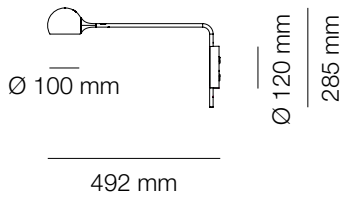

Ixa Family

Materials: aluminum, steel, technopolymer.

Power: 9W
 Luminous Flux: 465 lm
 CCT: 3000K
 CRI=90

Colours:

- Anthracite
- Blue
- White/Grey
- Yellow

Ixa Wall

Ixa Wall Plug

Ixa Arm Wall