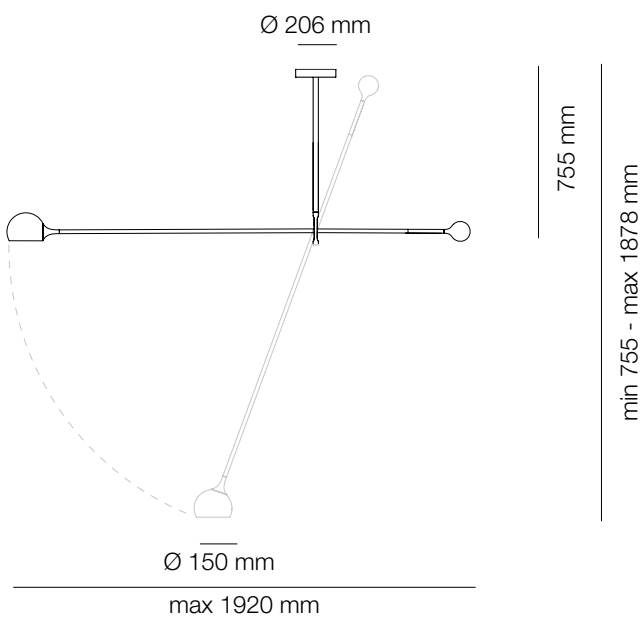

CRI=90

* 3000K values

Ixa XL Suspension

Power: 14W

Luminous Flux: 800 lm

CCT: 3000K

CRI=90

Ixa XL Ceiling