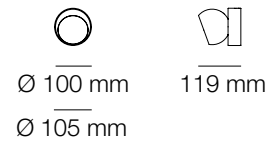

Ixa Wall Spot