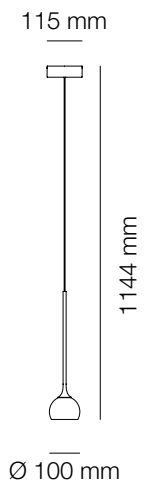

Ixa Suspension