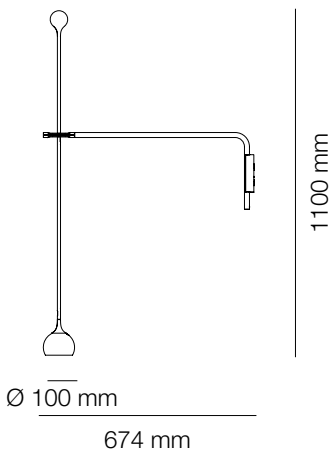

Ixa Family

Materials: aluminum, steel, technopolymer.

Power: 9W
 Luminous Flux: 465 lm
 CCT: 3000K
 CRI=90

Colours:

- Anthracite
- Blue
- White/Grey
- Yellow

Ixa Wall

Ixa Wall Plug

Ixa Arm Wall