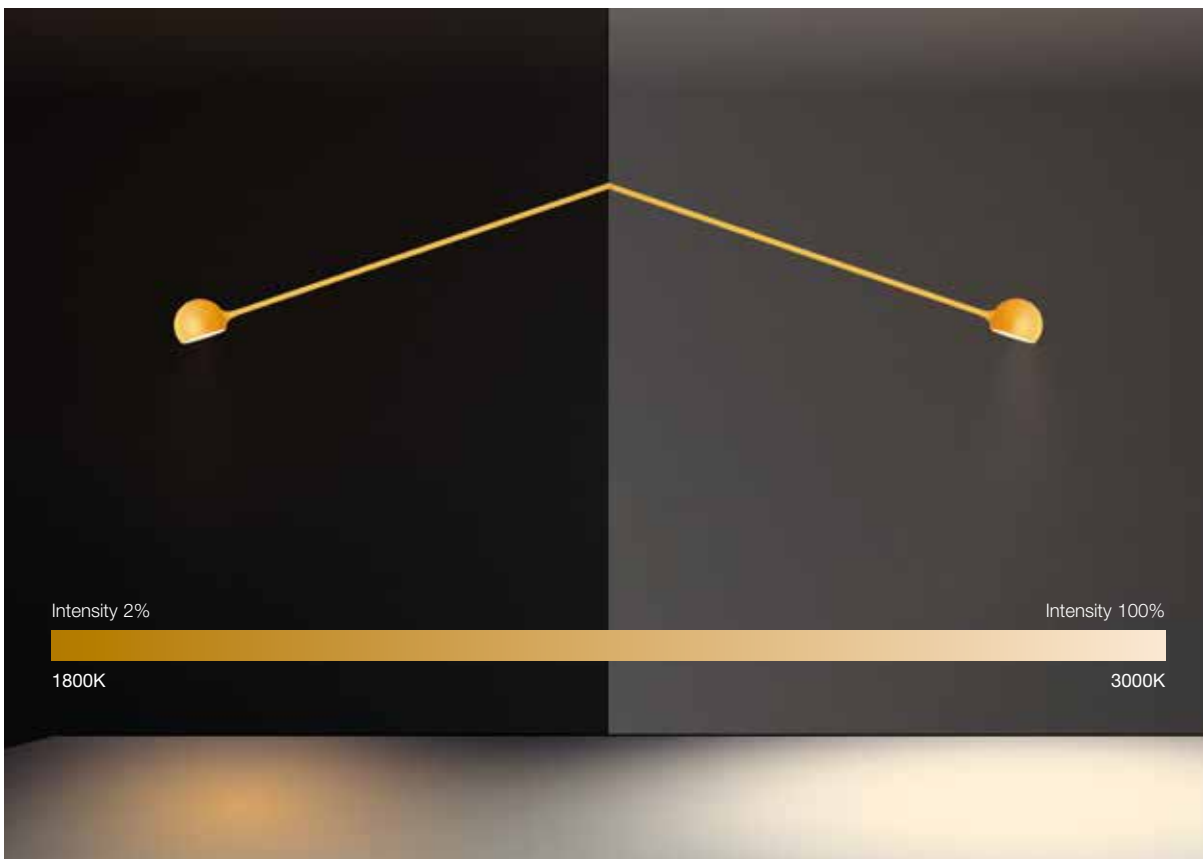

Ixa XL dim to warm

Dim to warm is a lighting control technology that seamlessly aligns light intensity with color temperature, creating a natural and intuitive transition from functional brightness to intimate warmth.

At full output, the light delivers a clear and balanced 3000K. As it is dimmed, the tone gradually shifts to warmer hues, reaching a soft 1800K at low levels, evoking a calm and atmospheric glow. A single, fluid gesture shapes both the intensity and character of light, enhancing visual comfort and enriching the spatial experience with a sense of depth and sophistication.