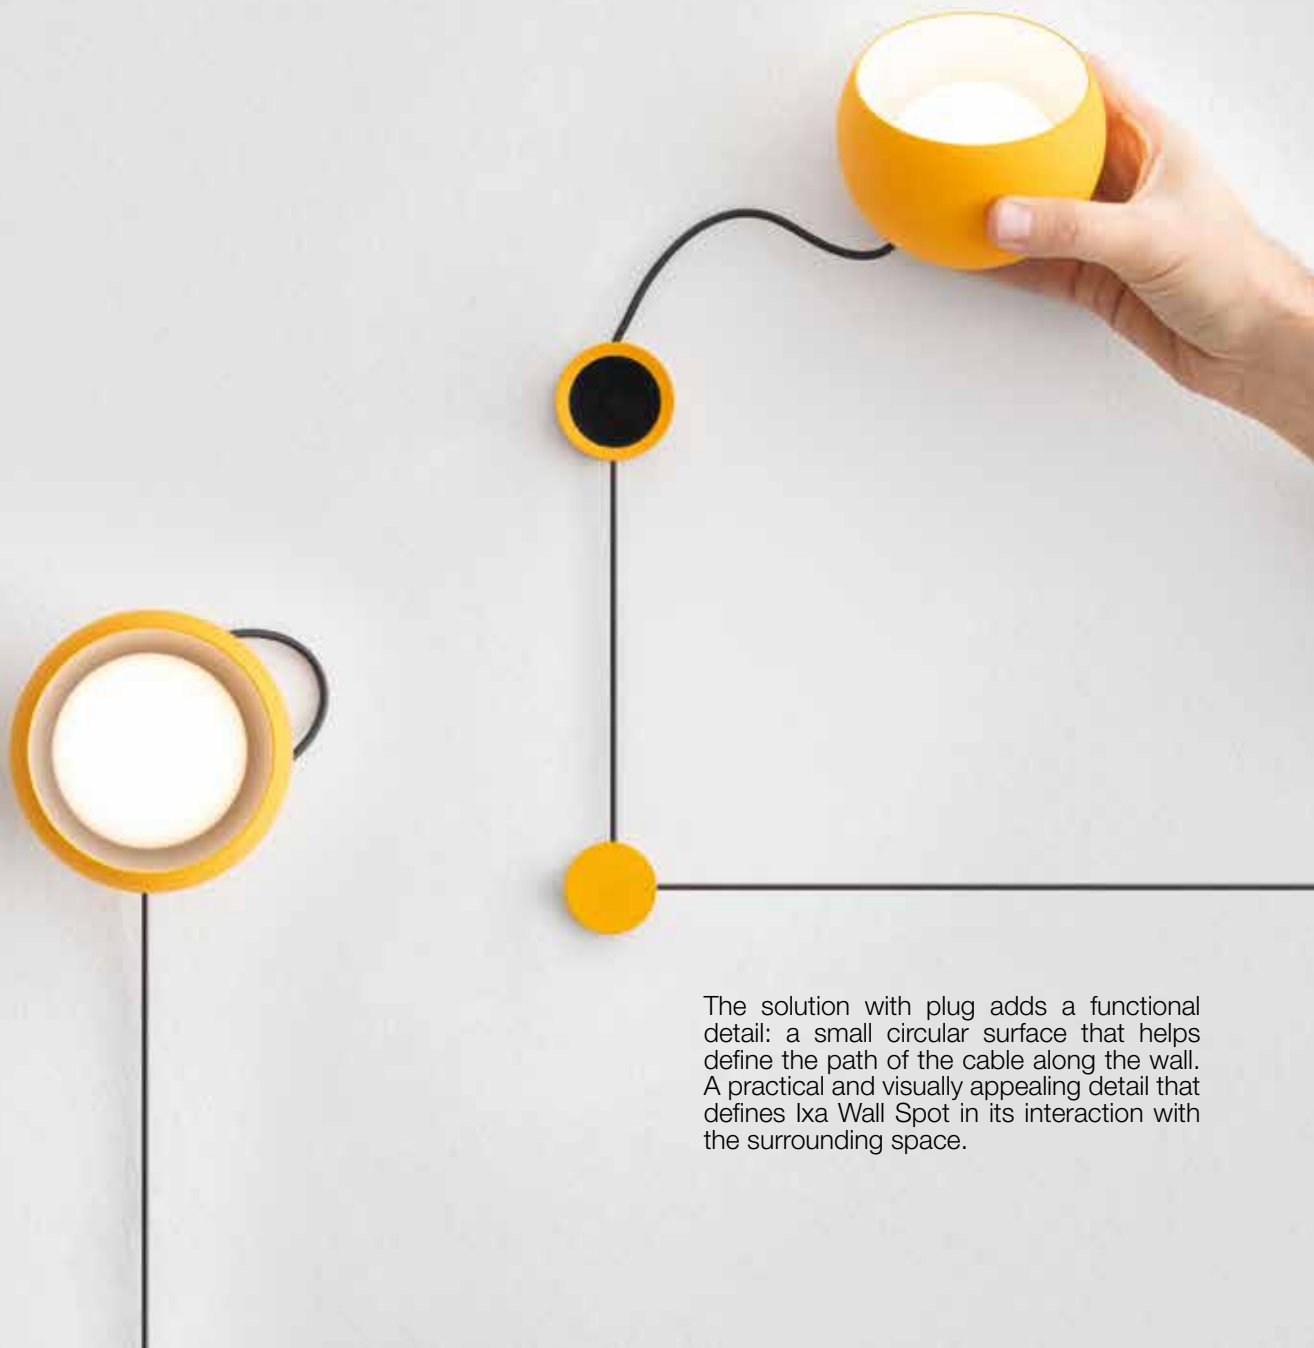

Ixa reading

Ixa magnetic head movement

Ixa head separates the electrical cable from the mechanism and is connected to the structure itself by a magnet that allows it to freely rotate a 360°, allowing its handy light to be projected in any direction.

Ixa Wall Spot Plug

Magnetic head
On/Off dimming button

The solution with plug adds a functional detail: a small circular surface that helps define the path of the cable along the wall. A practical and visually appealing detail that defines Ixa Wall Spot in its interaction with the surrounding space.