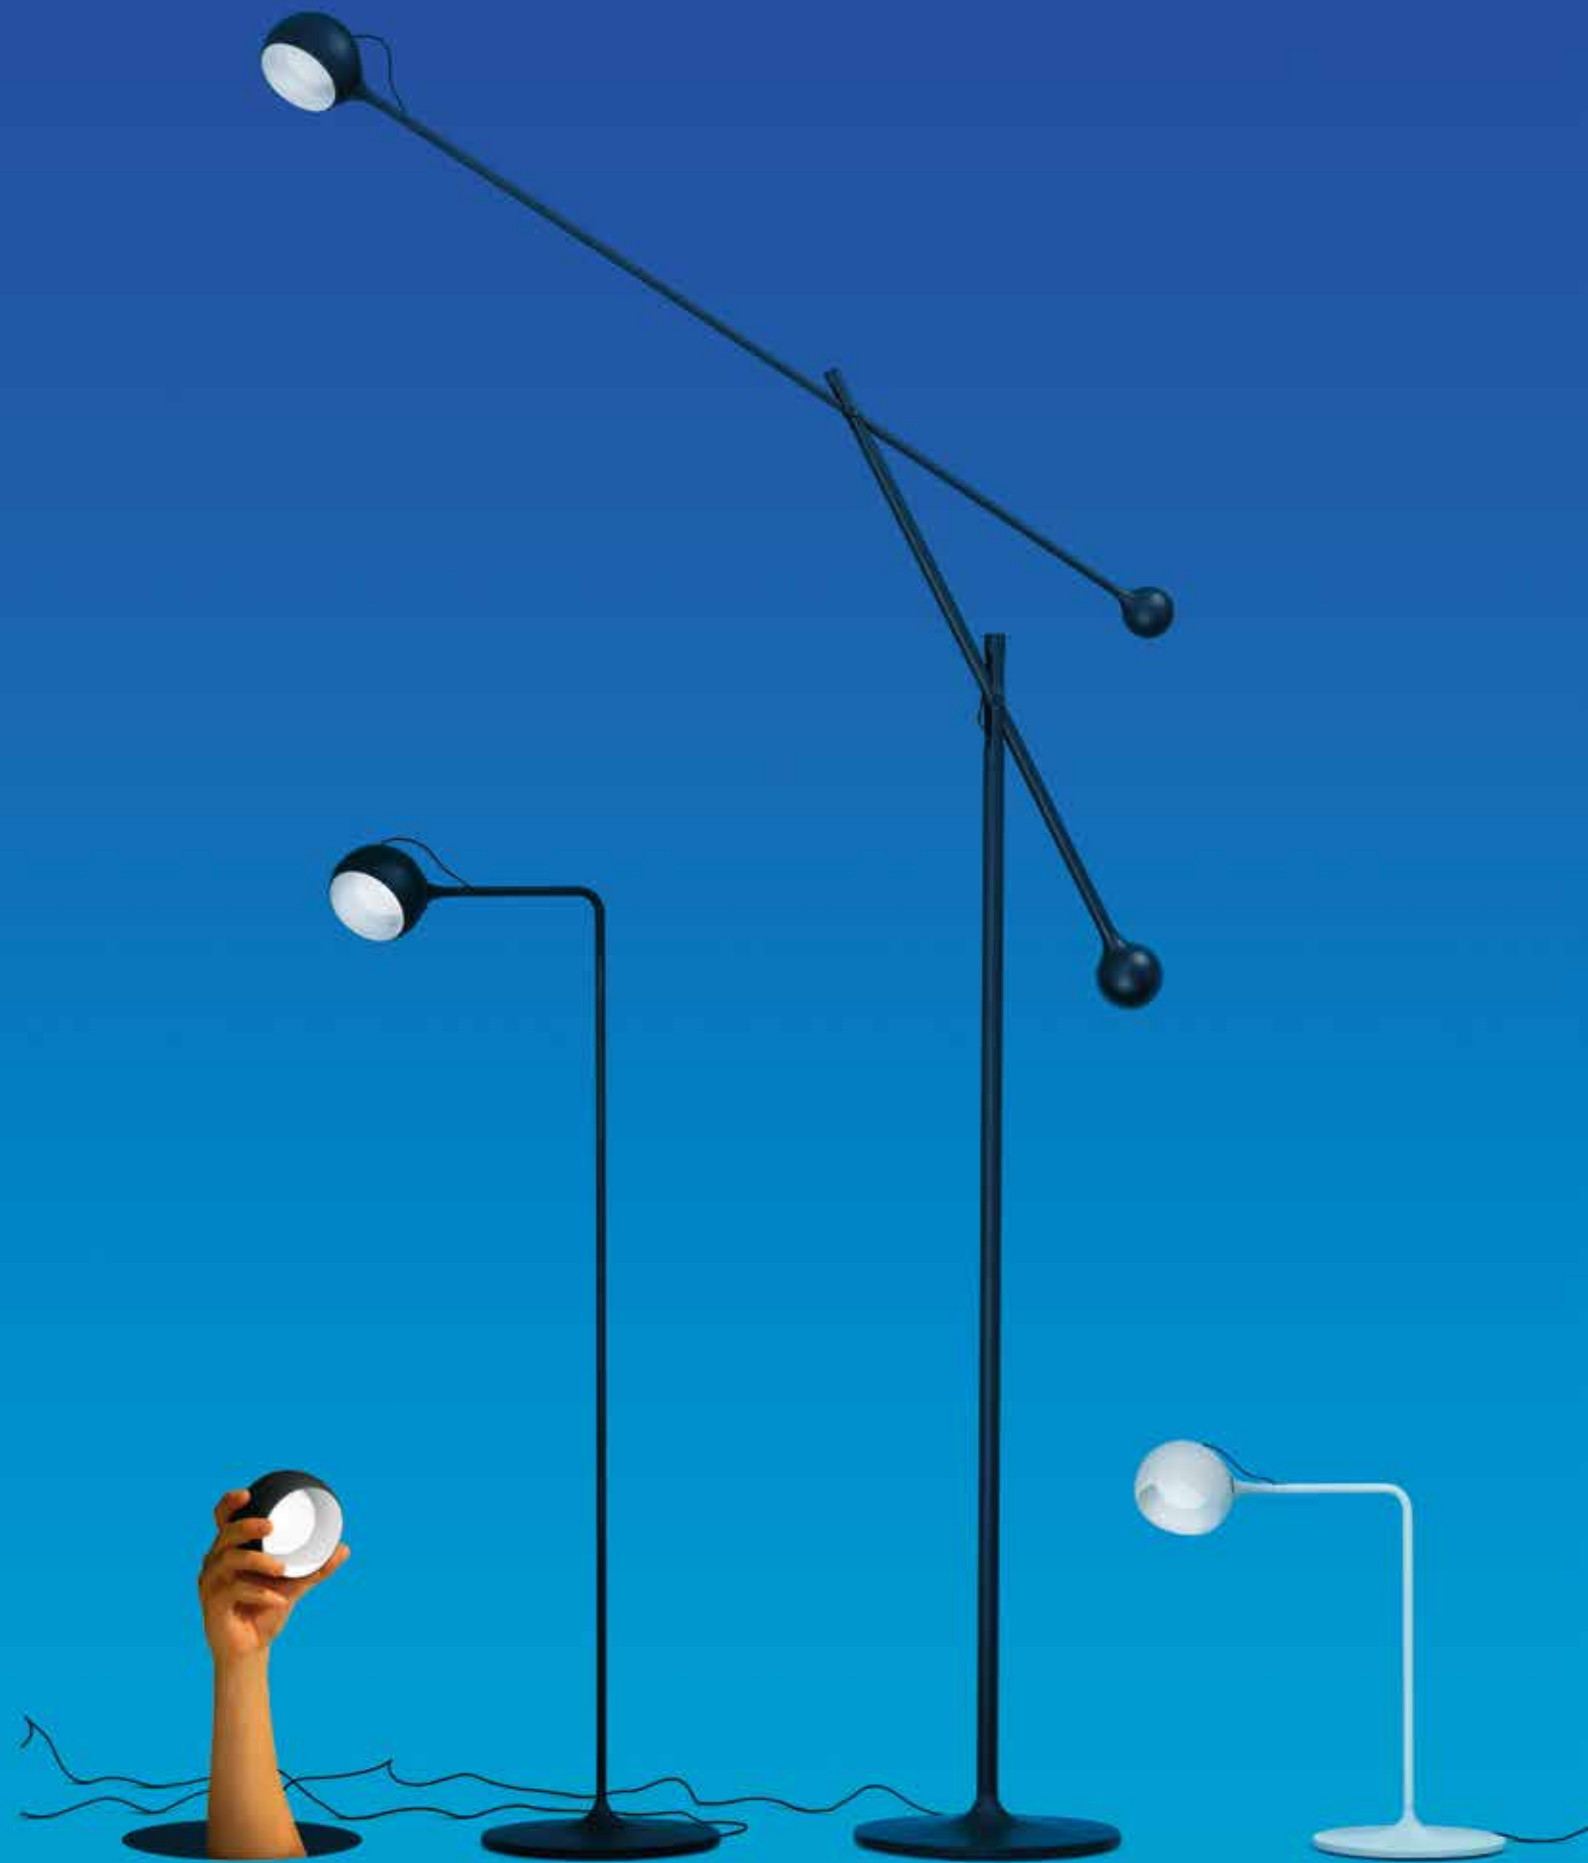

Photo by Pierpaolo Ferrari