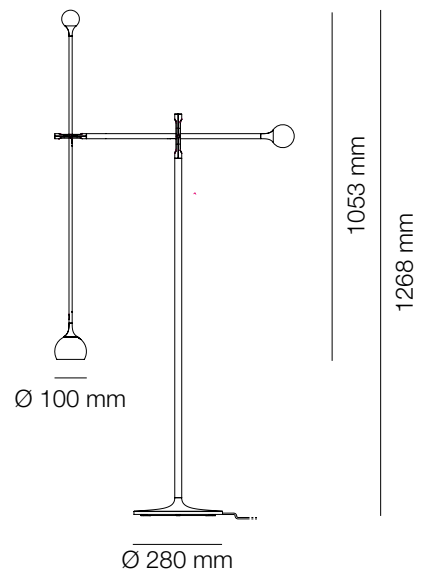

Ixa Family

Materials: aluminum, steel, technopolymer.

Power: 9W
Luminous Flux: 465 lm
CCT: 3000K
CRI=90

Colours:

- Anthracite
- Blue
- White/Grey
- Yellow

Ixa Table

Ixa Reading

Ixa Floor