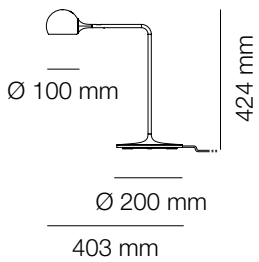

Ixa Family

Materials: aluminum, steel, technopolymer.

Power: 9W
Luminous Flux: 465 lm
CCT: 3000K
CRI=90

Colours:

- Anthracite
- Blue
- White/Grey
- Yellow

Ixa Table