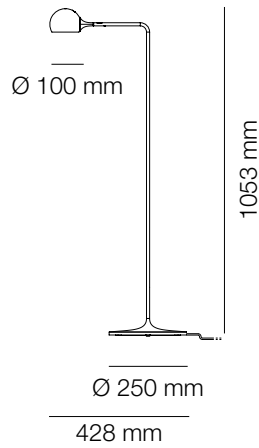

Ixa Reading