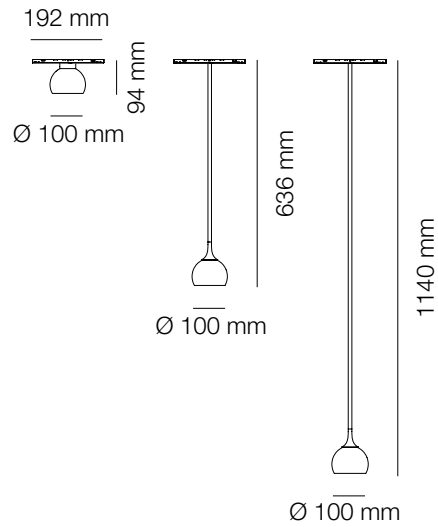

● Blue

○ White/Grey

● Yellow

Ixa Suspension Funivia

Ixa Suspension Turn Around

IXA SUSPENSION FUNIVIA

	Colour		Dimmable DALI	Code	Dimmable APP	Code
132 mm	Anthracite	●	FS10104	FS10104	FS10104APP	FS10104APP
	Blue	●	FS10106	FS10106	FS10106APP	FS10106APP
	White/Grey	○	FS10101	FS10101	FS10101APP	FS10101APP
	Yellow	●	FS10105	FS10105	FS10105APP	FS10105APP
	Anthracite	●	FS10204	FS10204	FS10204APP	FS10204APP
663 mm	Blue	●	FS10206	FS10206	FS10206APP	FS10206APP
	White/Grey	○	FS10201	FS10201	FS10201APP	FS10201APP
	Yellow	●	FS10205	FS10205	FS10205APP	FS10205APP
	Anthracite	●	FS10304	FS10304	FS10304APP	FS10304APP
	Blue	●	FS10306	FS10306	FS10306APP	FS10306APP
1140 mm	White/Grey	○	FS10301	FS10301	FS10301APP	FS10301APP
	Yellow	●	FS10305	FS10305	FS10305APP	FS10305APP

Ixa XL Head
Ø 150 mm

Ixa XL

In Ixa XL a larger head is combined with two new structures, wall and ceiling, recalibrated to balance the weight and bring light into the space to respond to different lighting needs.