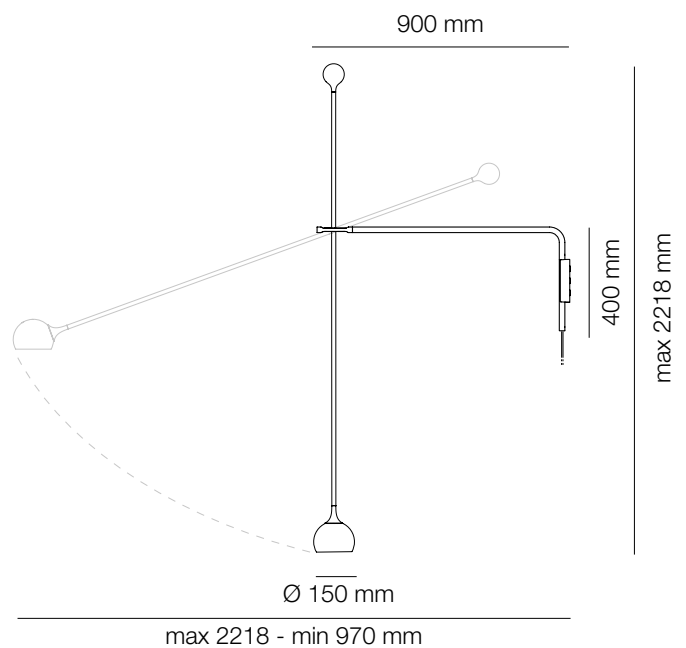

Ixa XL Wall Plug