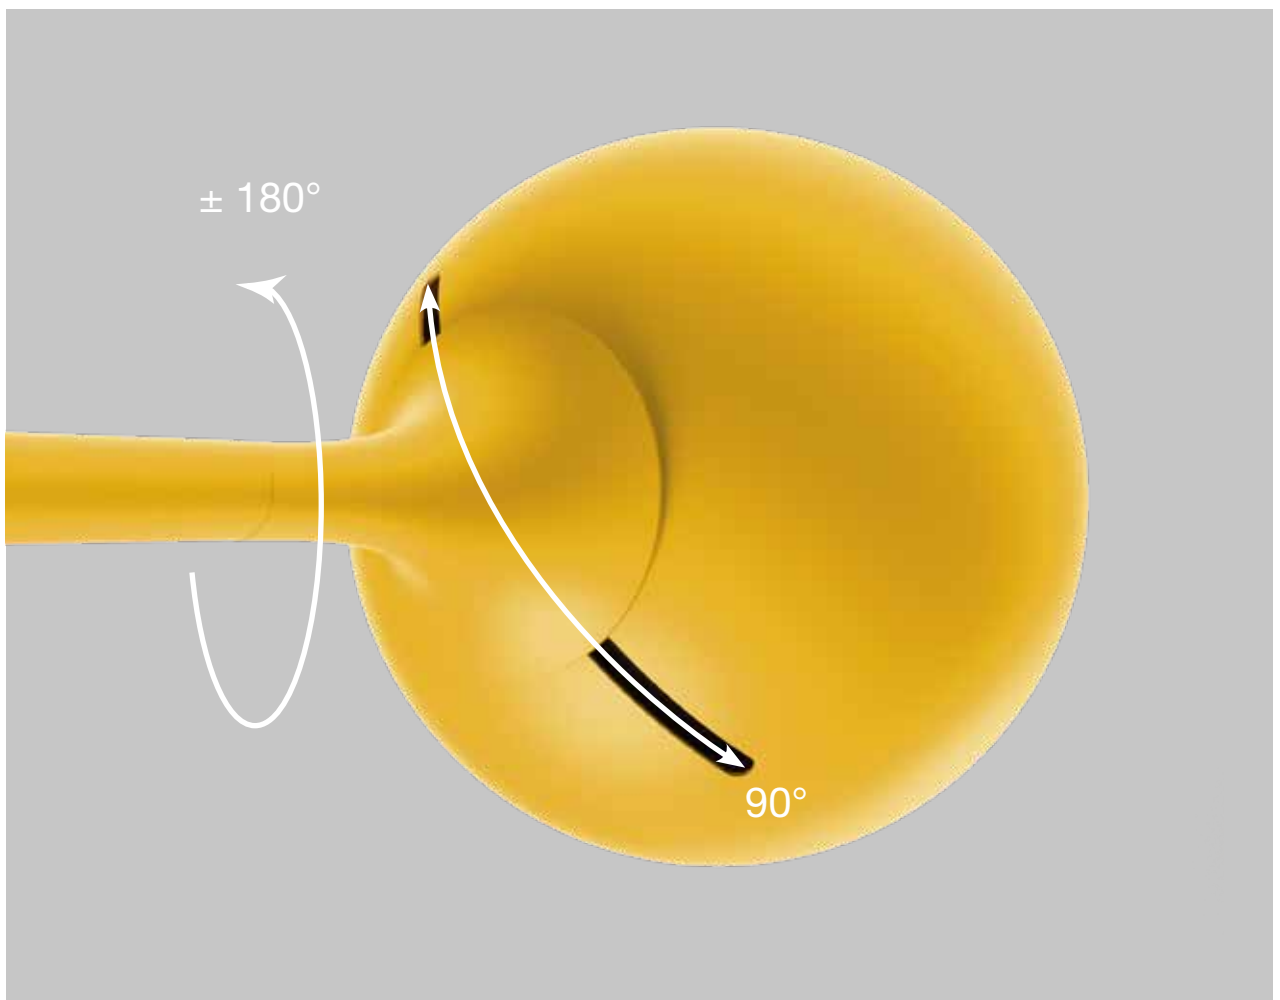

Ixa Head
Ø 100 mm

A hand with red-painted nails holds a large, glowing yellow pendant light fixture. The light fixture has a long, thin stem and a large, rounded, bowl-shaped head. The interior of the head is illuminated, creating a bright white glow. The background is a solid, dark green color.

Ixa XL Head
Ø 150 mm

Ixa XL

In Ixa XL a larger head is combined with two new structures, wall and ceiling, recalibrated to balance the weight and bring light into the space to respond to different lighting needs.

The larger size of the head hosts a lens that precisely controls the emitted beam and incorporates a dim to warm source, warming the colour temperature of the light as the intensity decreases.

Ixa XL head movement

The head does not have a magnetic connection like Ixa, but it slides and turns thanks to a calibrated mechanism.

The product described is based on a mechanism that integrates two complementary movements. The first consists of a 180° rotation of the head on itself, allowing for extensive orientation flexibility. The second movement, at 90° , follows a designated line, ensuring precise positioning. This combination of movements enables high versatility, offering a wide range of configurations adaptable to various operational needs.