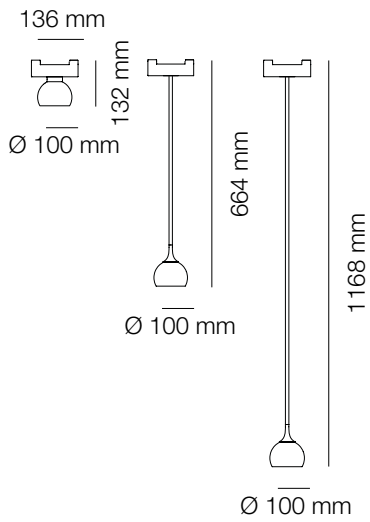

Ixa Appliance

Materials: aluminum, steel, technopolymer.

Power: 9W

Luminous Flux: 465 lm

CCT: 3000K

CRI=90

Colours:

● Anthracite

● Blue

○ White/Grey

● Yellow

Ixa Suspension Funivia