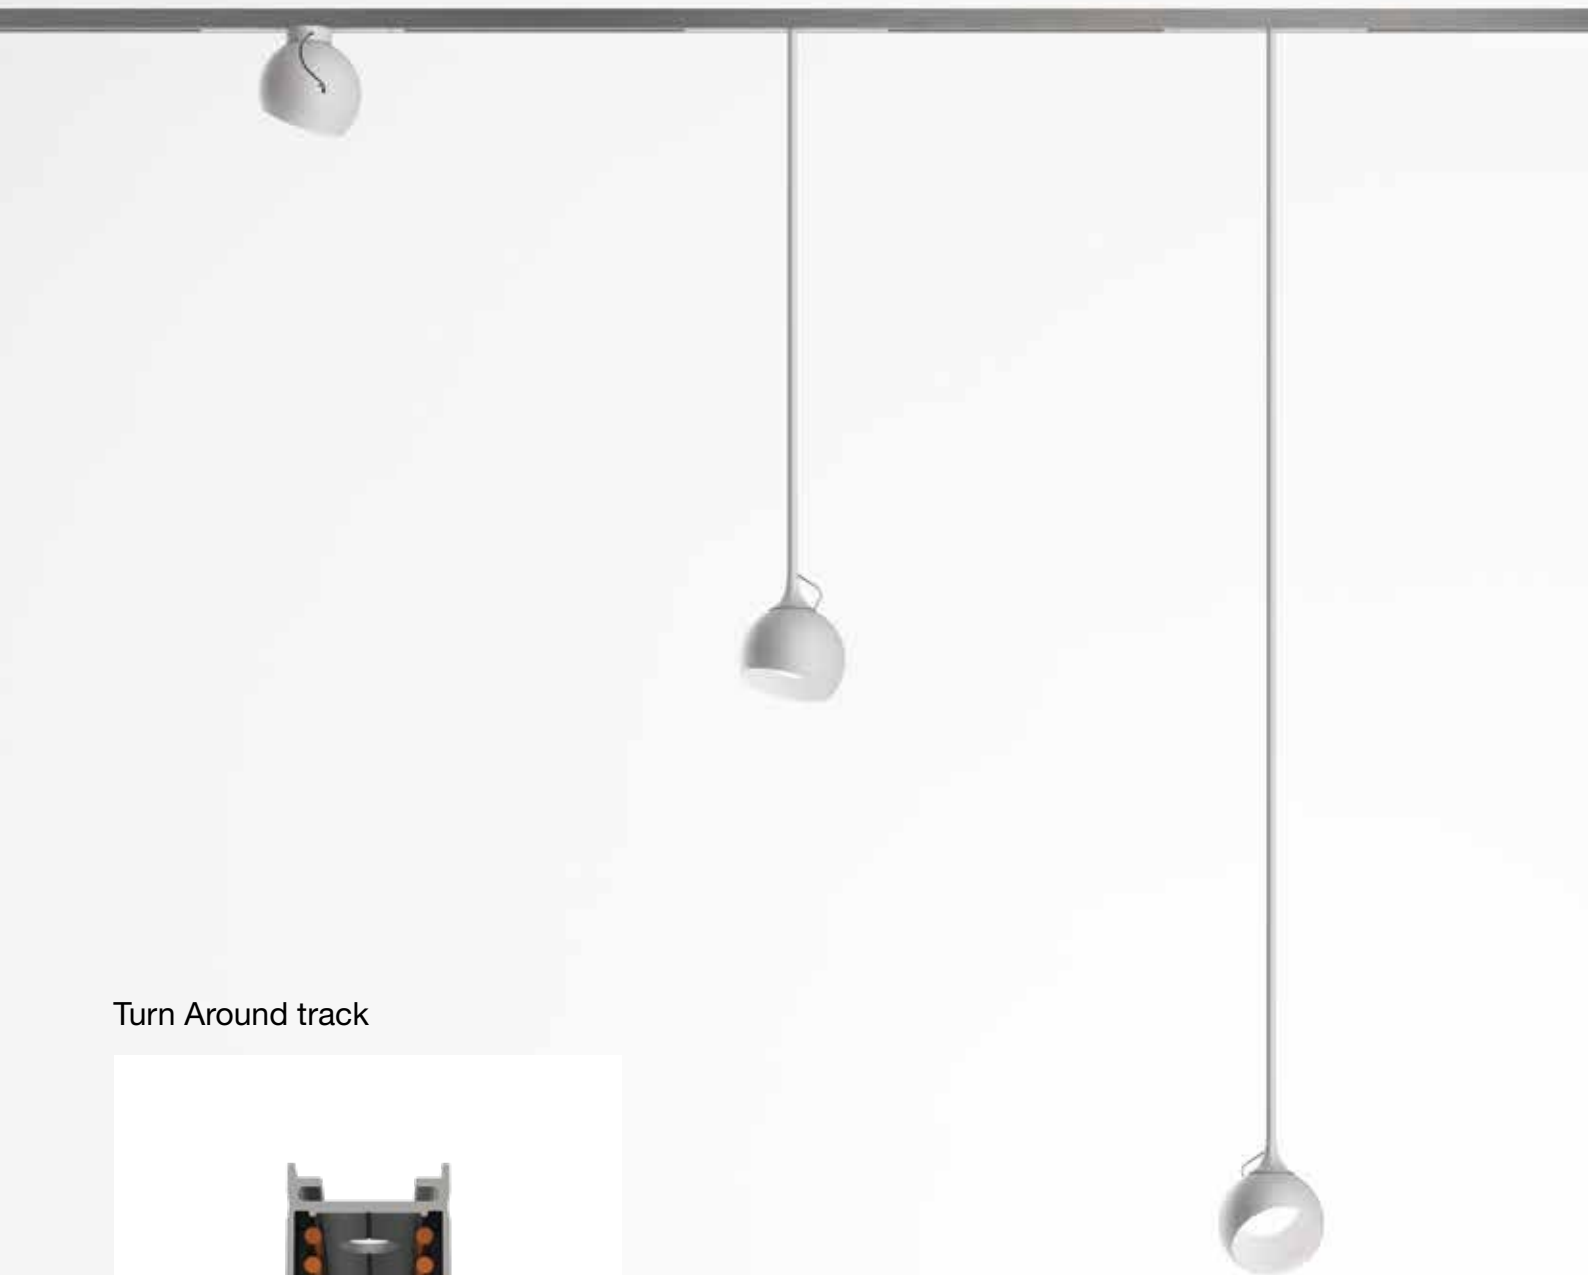

Ixa Turn Around

Magnetic head