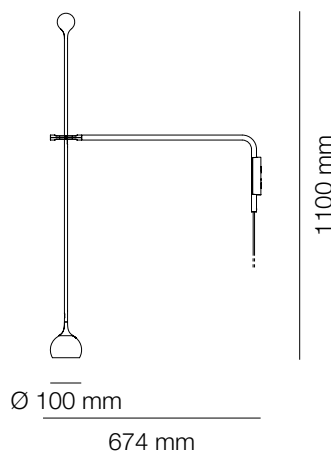

Ixa Family

Materials: aluminum, steel, technopolymer.

Power: 9W
Luminous Flux: 465 lm
CCT: 3000K
CRI=90

Colours:

- Anthracite
- Blue
- White/Grey
- Yellow

Ixa Wall

Ixa Wall Plug

Ixa Arm Wall

Ixa Arm Wall Plug