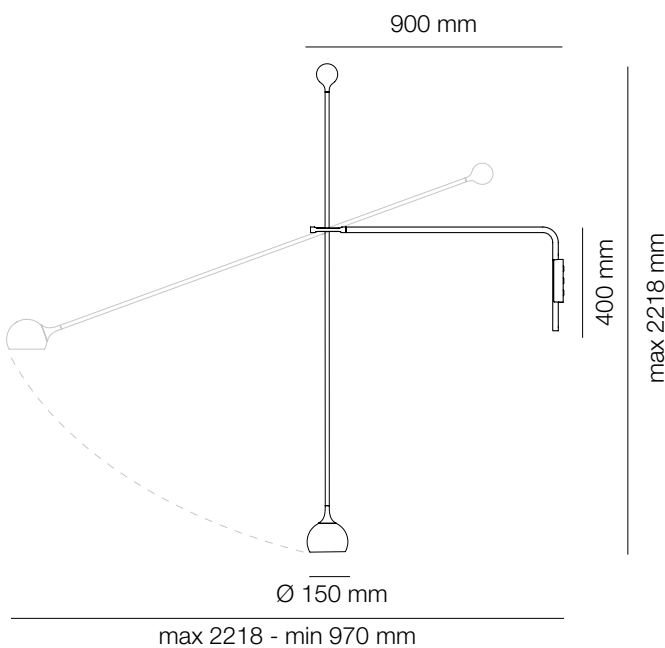

Ixa XL

Materials: aluminum, steel, technopolymer.

Colours:

- Anthracite
- Blue
- White/Grey
- Yellow

Ixa XL Ceiling/Wall

Power: 16W*

Luminous Flux: 725 lm*

CCT: 1800K - 3000K dim to warm

CRI=90

* 3000K values

Ixa XL Suspension

Power: 14W

Luminous Flux: 800 lm

CCT: 3000K

CRI=90

Ixa XL Wall