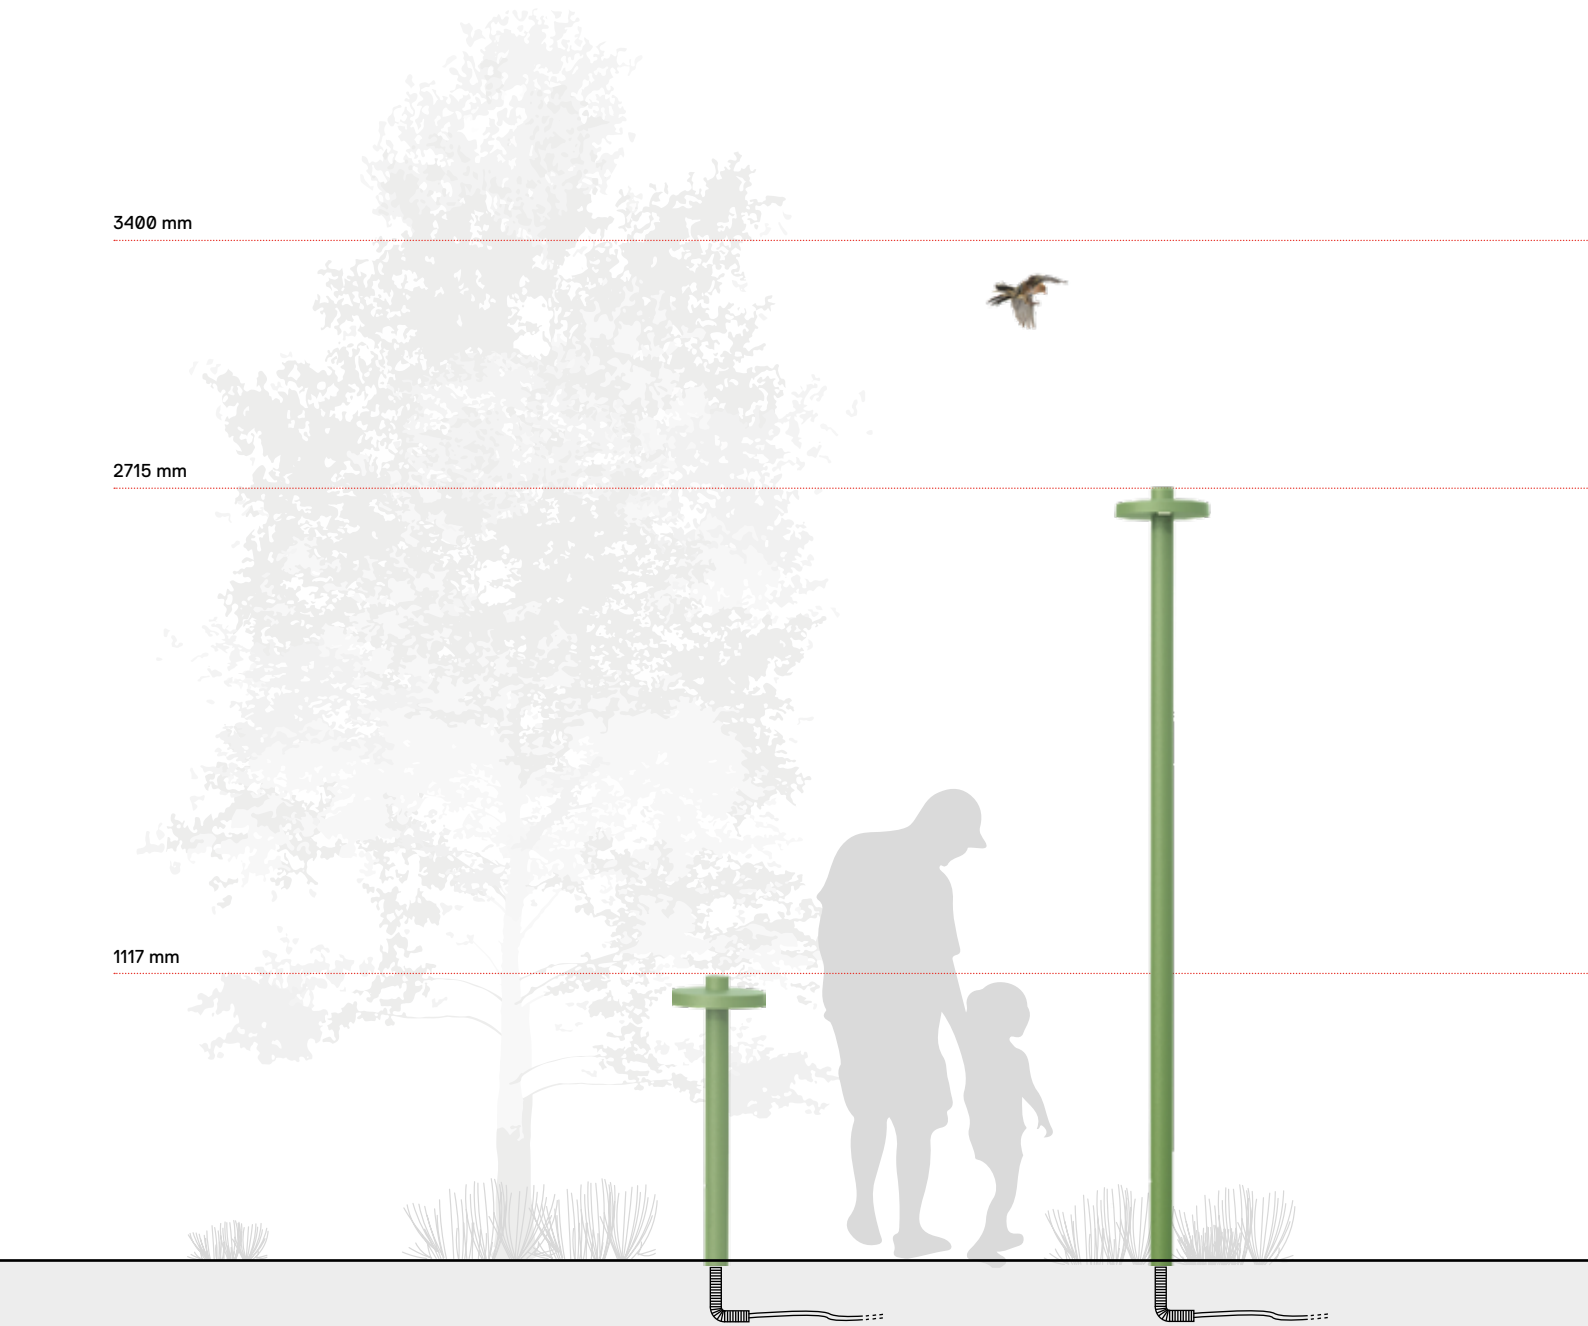

# Needoo pole compatibility of components

3400 mm

2715 mm

1117 mm

500 mm

Needoo pole 900

Needoo pole 2500

**Colors:**

● Green

● Rust

**Needoo pole 900<sup>1</sup>**

Ø 75 x 900 mm

Use with:

Head

**Needoo pole 2500<sup>1</sup>**

Ø 75 x 2500 mm

Use with:

Head

**Needoo pole 3000<sup>2</sup>**

Ø 75 x 3000 mm

Use with:

Head

Head to nest fitting

Nest