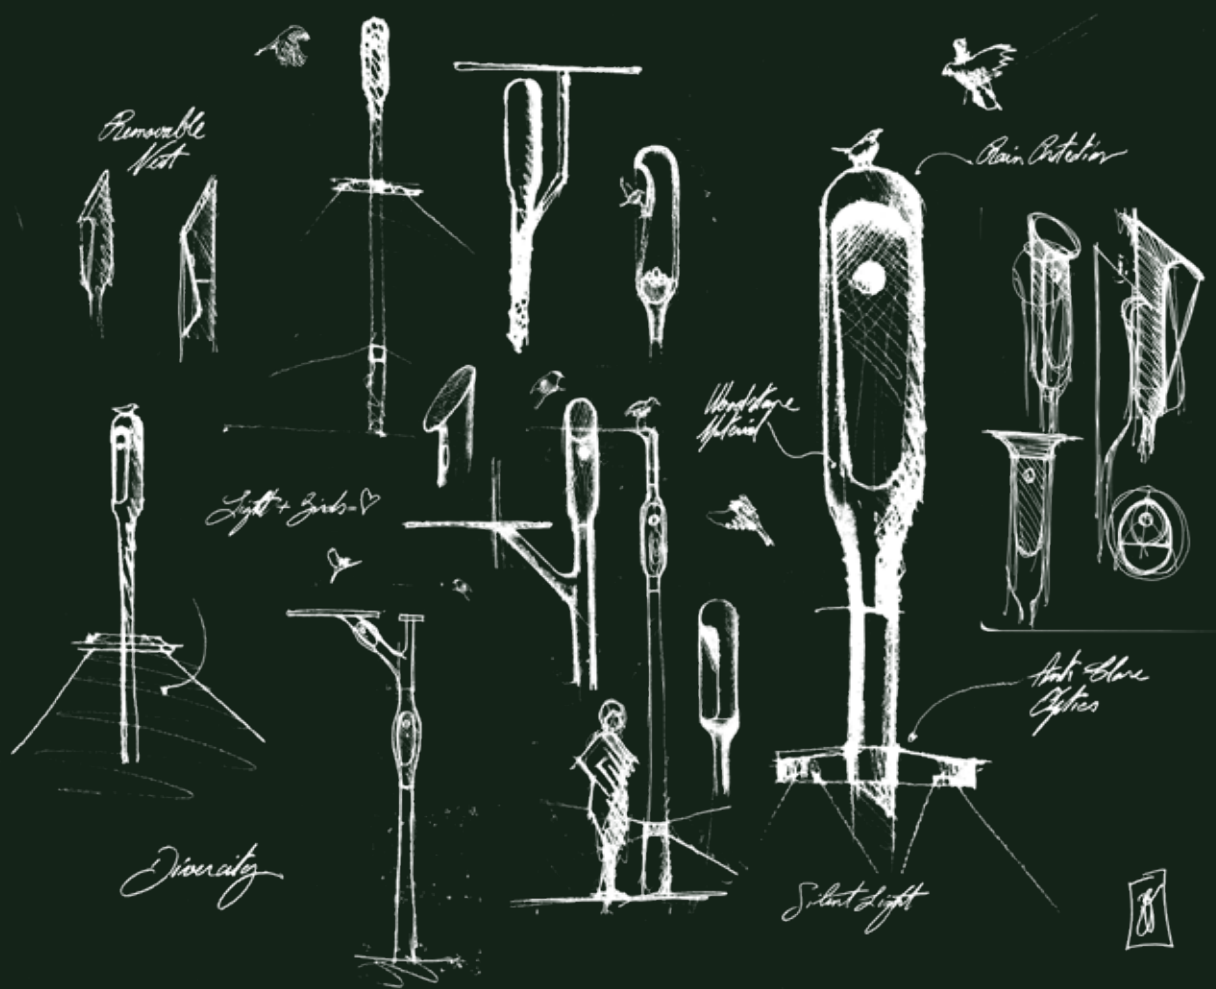

Removable Nest

Plain Protector

Wooden Stand

Light + Grids

Anti-Blare Optics

Diversity

Silent Light