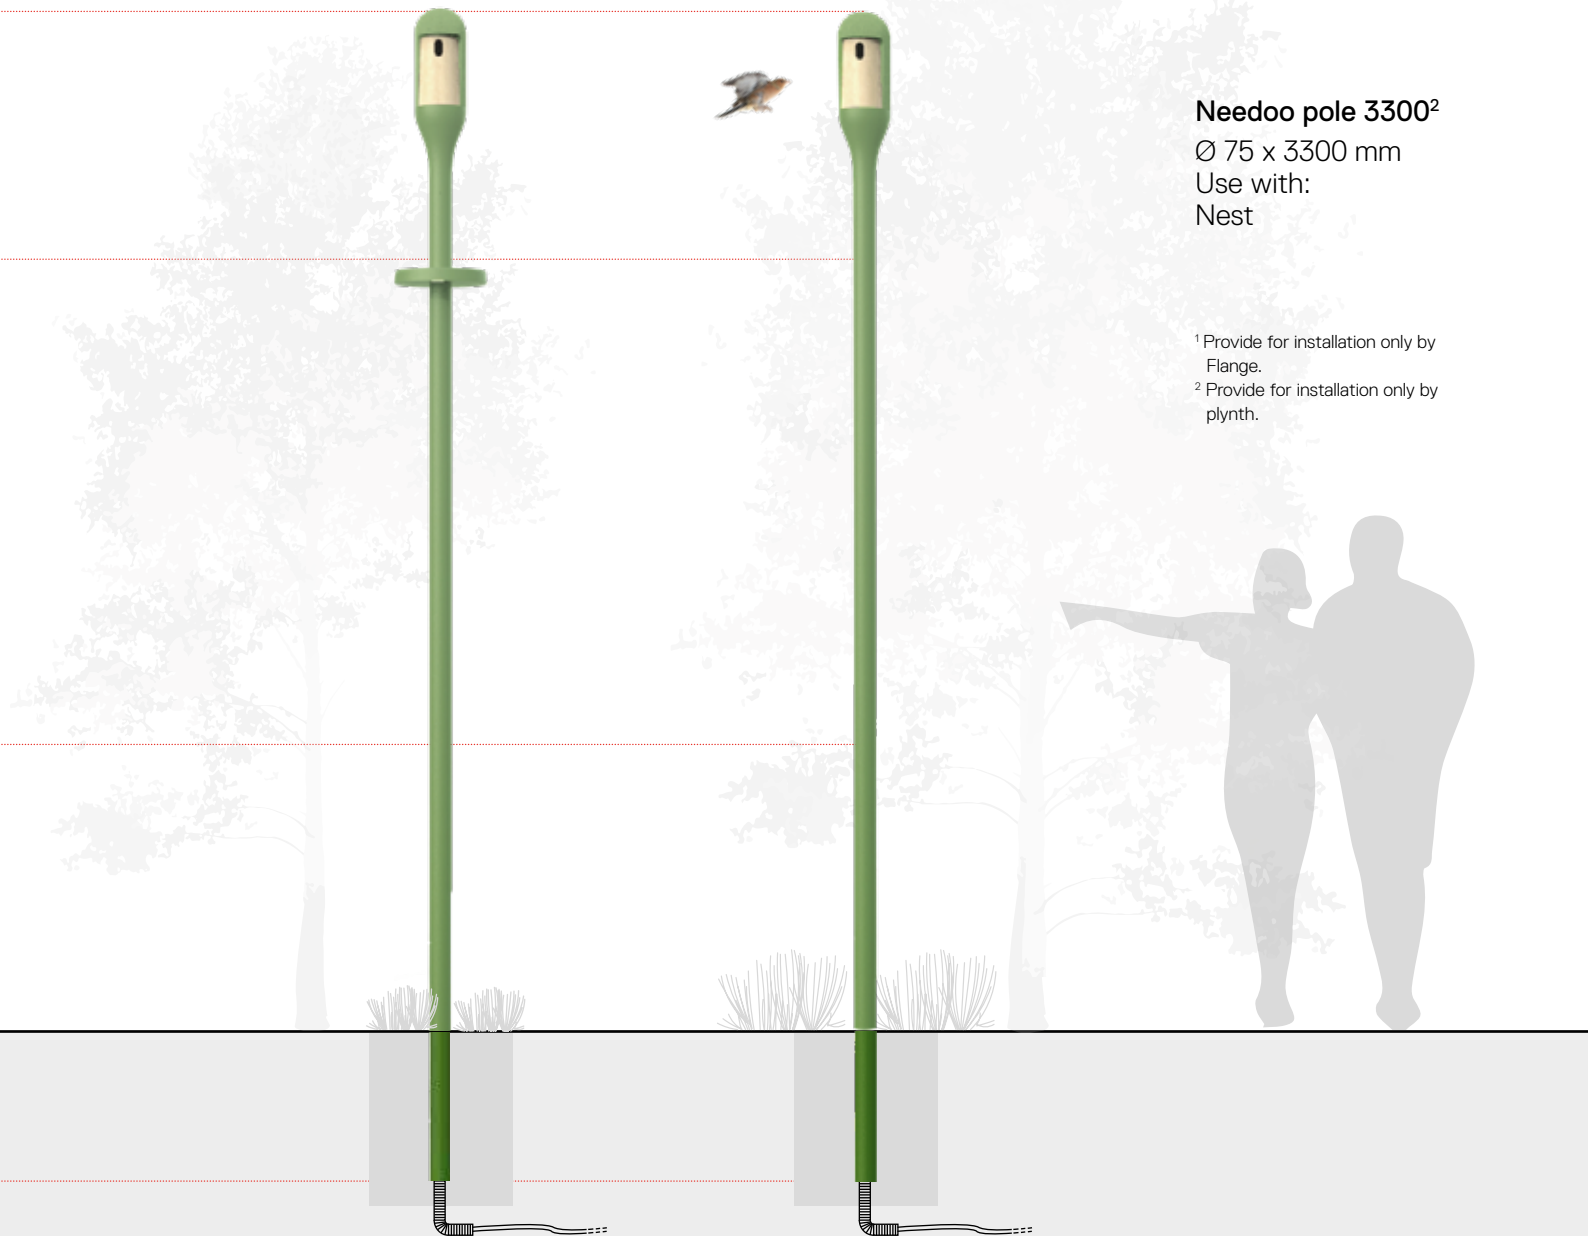

● Green

● Rust

**Needoo pole 900<sup>1</sup>**

Ø 75 x 900 mm

Use with:

Head

**Needoo pole 2500<sup>1</sup>**

Ø 75 x 2500 mm

Use with:

Head

**Needoo pole 3000<sup>2</sup>**

Ø 75 x 3000 mm

Use with:

Head

Head to nest fitting

Nest

**Needoo pole 3300<sup>2</sup>**

Ø 75 x 3300 mm

Use with:

Nest

<sup>1</sup> Provide for installation only by Flange.

<sup>2</sup> Provide for installation only by plynth.

Needoo pole 3000

Needoo pole 3300

# Needoo structure