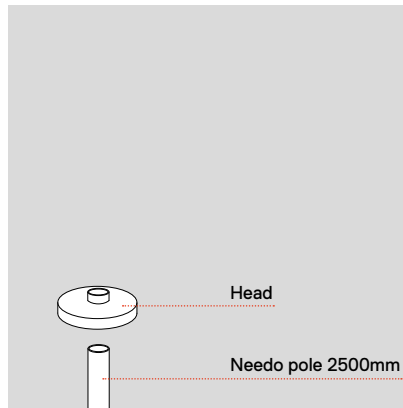

Use with:

Head

**Needoo pole 3000<sup>2</sup>**

Ø 75 x 3000 mm

Use with:

Head

Head to nest fitting

Nest

# Needoo structure

# Needoo composition

NEEDOO POLE 900 mm

NEEDOO POLE 2500 mm

NEEDOO POLE 3000 mm

NEEDOO POLE 3300 mm

COMMERCIAL POLE Ø 60