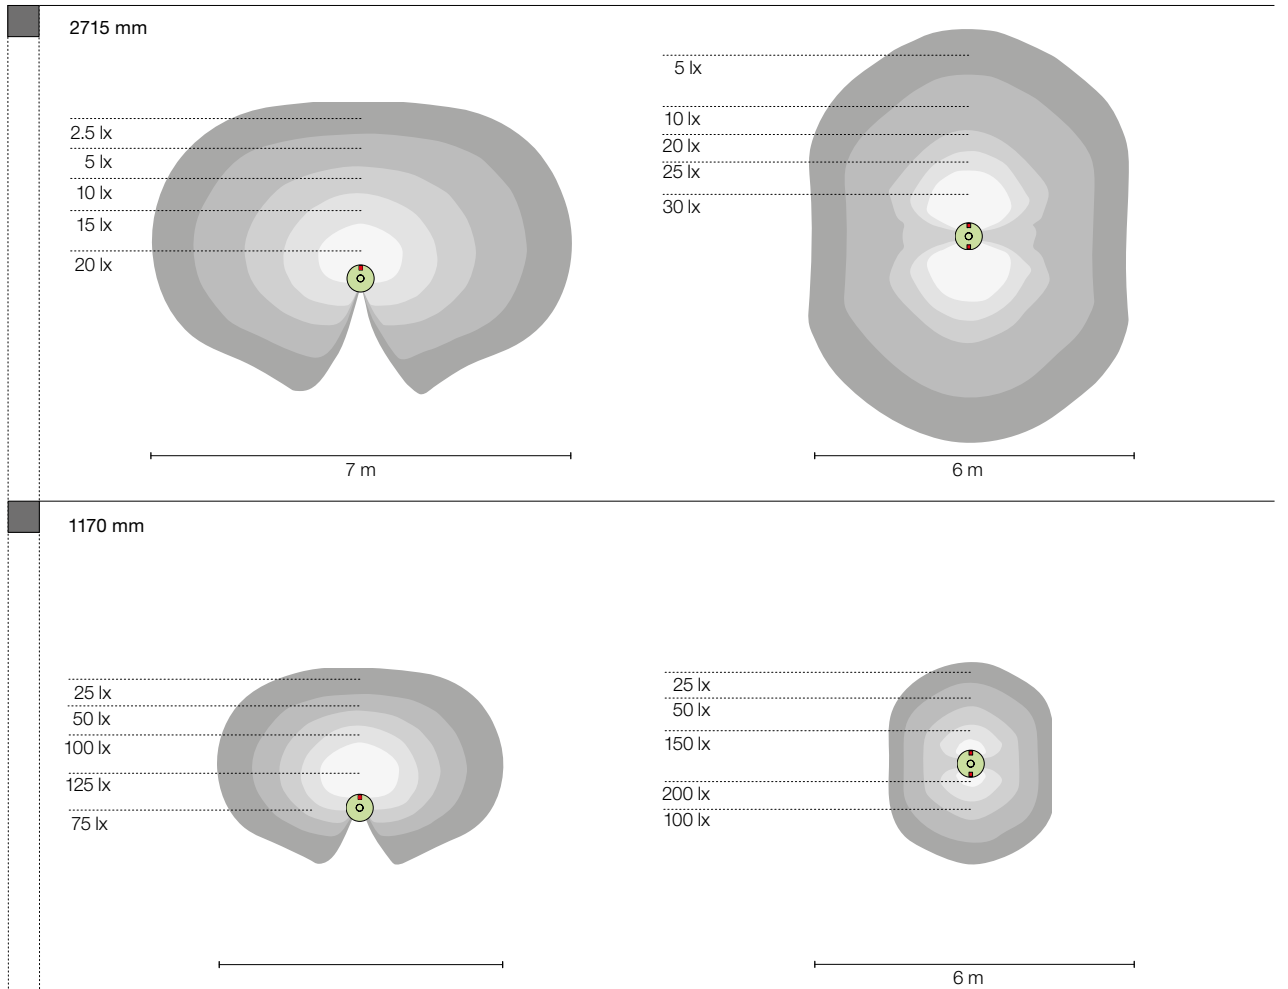

# Head different lighting performance

Single light emissions  
Light Blade

Single light emissions  
Asymmetric

Single light emissions  
Rotosymmetric

Double light emissions  
Light Blade + Asymmetric

Double light emissions  
Asymmetric + Asymmetric

Single light  
Light Blade emission

Single light  
Asymmetric emission

Single light  
Rotosymmetric emission

Double light  
Asymmetric + Light Blade  
emission

Double light  
Asymmetric emission

# Needoo optical system

SINGLE LIGHT  
ASYMMETRIC EMISSION

DOUBLE LIGHT  
ASYMMETRIC EMISSION