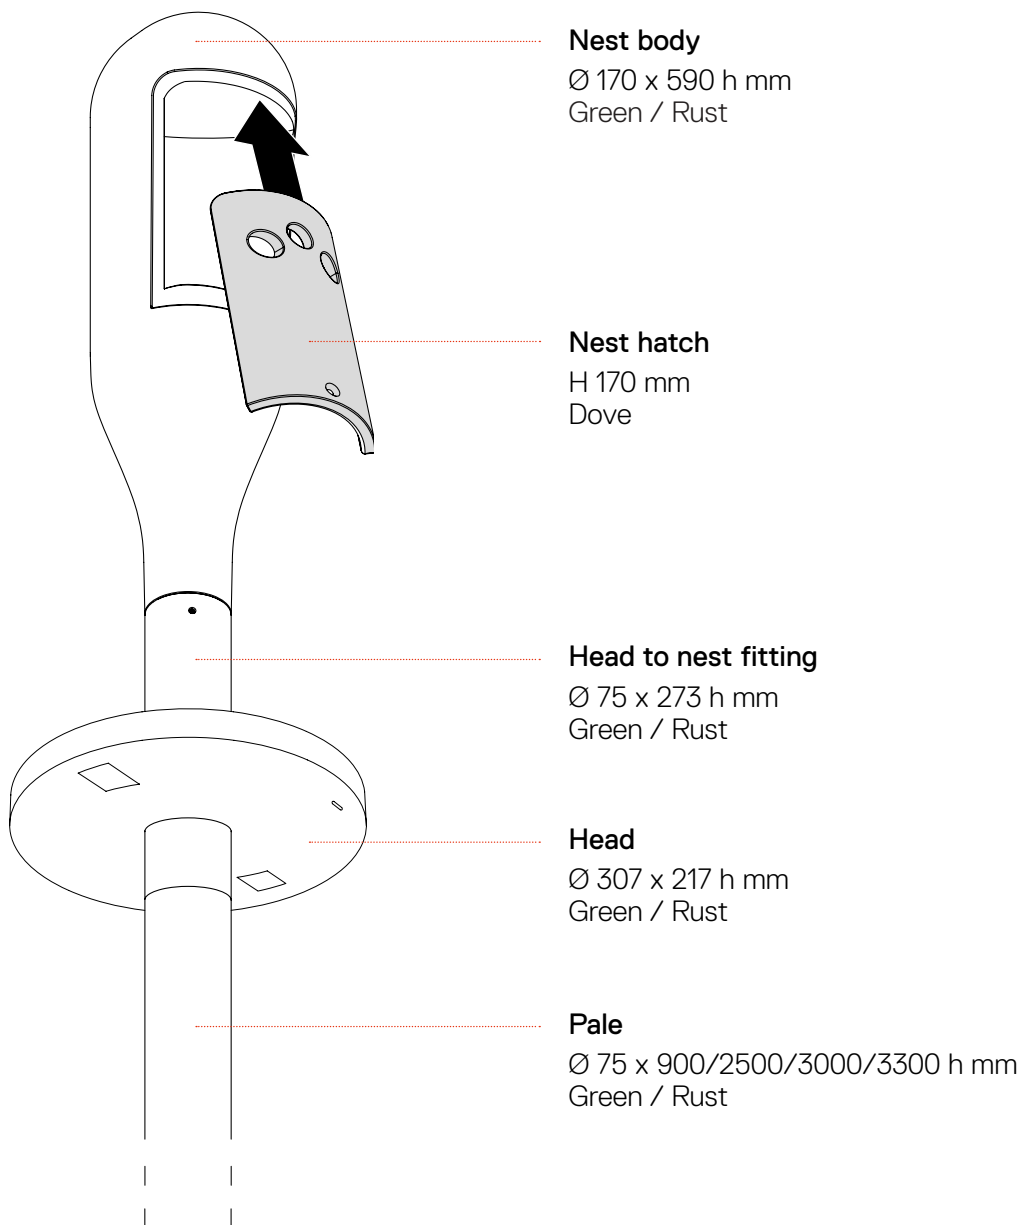

● Green

● Rust

**Needoo pole 900<sup>1</sup>**

Ø 75 x 900 mm

Use with:

Head

**Needoo pole 2500<sup>1</sup>**

Ø 75 x 2500 mm

Use with:

Head

**Needoo pole 3000<sup>2</sup>**

Ø 75 x 3000 mm

Use with:

Head

Head to nest fitting

Nest

**Needoo pole 3300<sup>2</sup>**

Ø 75 x 3300 mm

Use with:

Nest

<sup>1</sup> Provide for installation only by Flange.

<sup>2</sup> Provide for installation only by plynth.

Needoo pole 3000

Needoo pole 3300

# Needoo composition

NEEDOO POLE 900 mm

NEEDOO POLE 2500 mm

NEEDOO POLE 3000 mm

NEEDOO POLE 3300 mm

COMMERCIAL POLE Ø 60