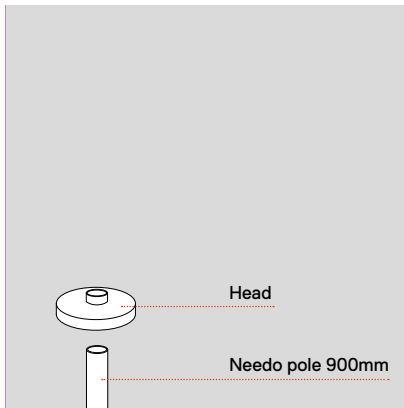

Needoo composition

NEEDOO POLE 900 mm