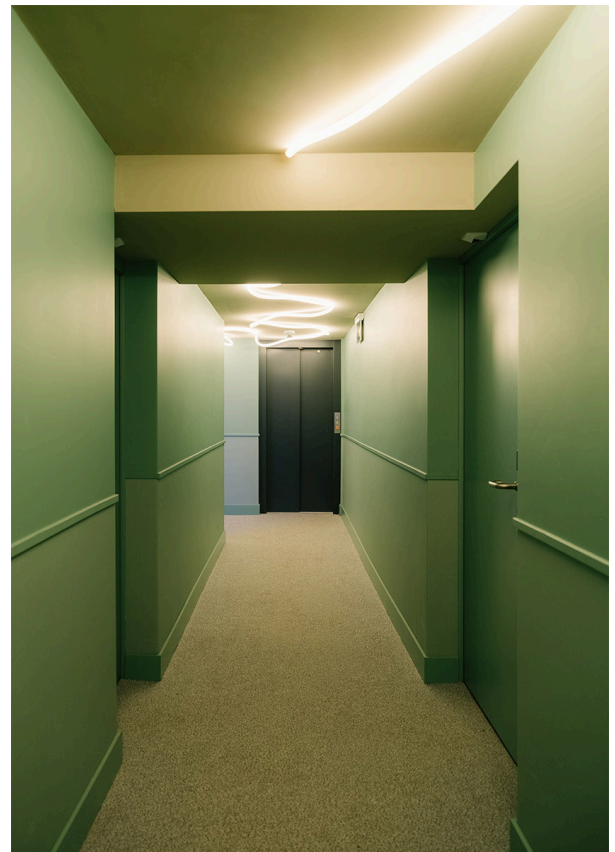

Ph. Phil Wenger Photography

Ph. Phil Wenger Photography

Ph. Phil Wenger Photography

In this context, Artemide contributes to defining a welcoming and contemporary atmosphere through a selection of lighting solutions that accompany the different areas of the project. The **Sylt**, **Gople** and **La Linea** families create a coherent language between private areas and shared spaces, from the functional light of the apartments to the more relaxed atmosphere of the lobby and café. An intervention in which light enhances the identity of the interiors and contributes to the quality of the experience.

Ph. Phil Wenger Photography

Ph. Phil Wenger Photography

Ph. Phil Wenger Photography

A project that celebrates the harmony between architecture and landscape, where light enhances the identity of the place and contributes to the quality of the experience.