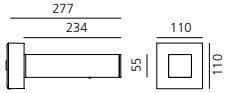

WALKING - WALL

Grey-white Ral 9002	Blue	Black	Red	Yellow	S	AS	MacAdam 2SDCM Life L70 (24K)>145000h CRI 90	IP65
20	50	30	40	60				

FUNCTIONAL LIGHT

W	L. Cable	Beam	Flux	CCT	Code
10,3 W	270	S	334 lm	3000K	T4503SM0.20/30/40/50/60
		AS	455 lm	3000K	T4503AS0.20/30/40/50/60