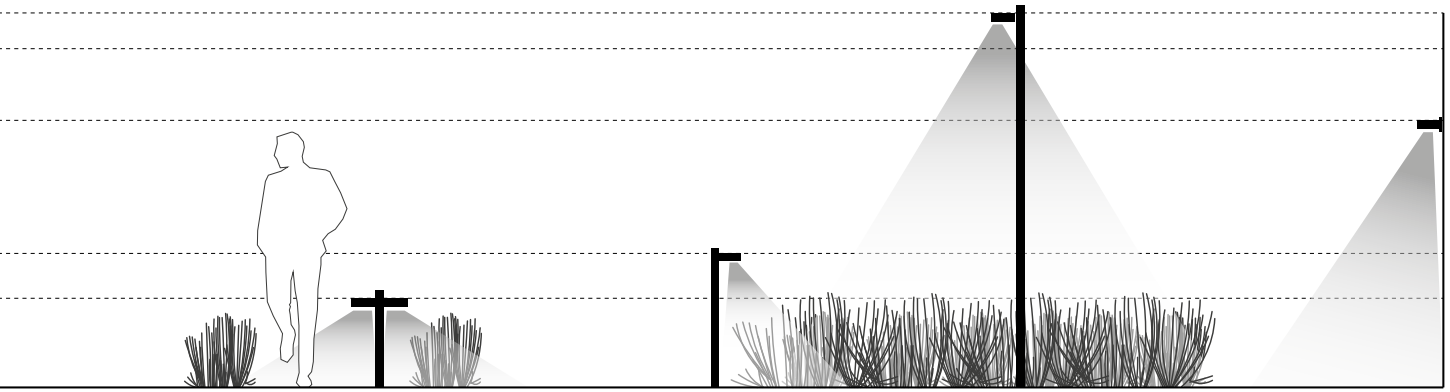

ASYMMETRIC
EMISSION

ROSYMMETRIC
EMISSION

ASYMMETRIC
EMISSION

ROSYMMETRIC
EMISSION