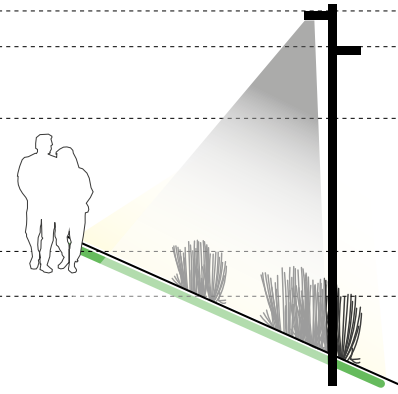

It can create different luminous landscapes starting from three white or coloured lighting performances,

either single or combined within the same element according to a space gradient of structures of different heights.

either single or combined within the same element according to a space gradient of structures of different heights.

It defines a new, exciting lighting language, respectful of the surrounding space, which it approaches with deeds that promote its perception and a man-sized experience. A dynamic discovery of space that is allowed, among other things, by the possible interaction with sensors, the Artemide App and advanced intelligences.

ARTEMIDE  
APP  
on request

For further information on Walking  
visit [artemide.com](http://artemide.com)

2500  
2100  
1800  
900  
600

ASYMMETRIC EMISSION

ASYMMETRIC EMISSION + LIGHT BLADE

ASYMMETRIC EMISSION + LIGHT BLADE

# Walking optical system

It can create different luminous landscapes starting from three white or coloured lighting performances, either single or combined within the same element according to a space gradient of structures of different heights.