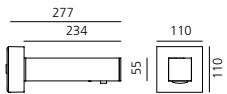

LIGHT SIGNS

W	L. Cable	Light color	Code
10,3 W	270	Red	T4503LR0. 20/30/40/50/60
		Green	T4503LGO. 20/30/40/50/60
		Blue	T4503LB0. 20/30/40/50/60
		White	T4503LW0.20/30/40/50/60