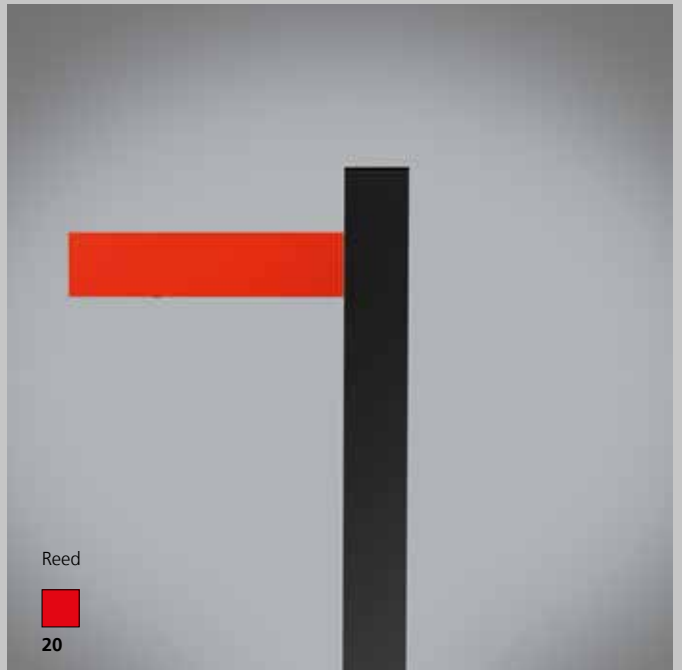

## LIGHT BLADE

RED EMISSION

GREEN EMISSION

BLUE EMISSION

WHITE EMISSION

# Walking head colors