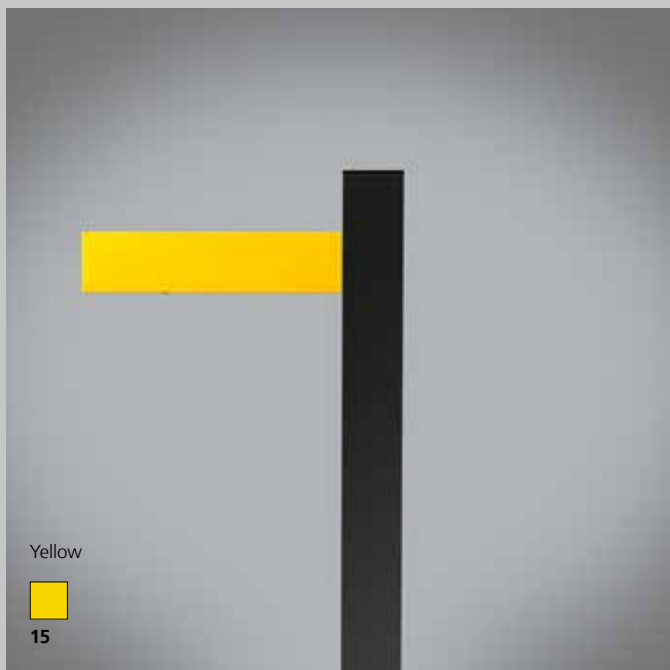

## LIGHT BLADE

RED EMISSION

GREEN EMISSION

BLUE EMISSION

WHITE EMISSION

# Walking head colors