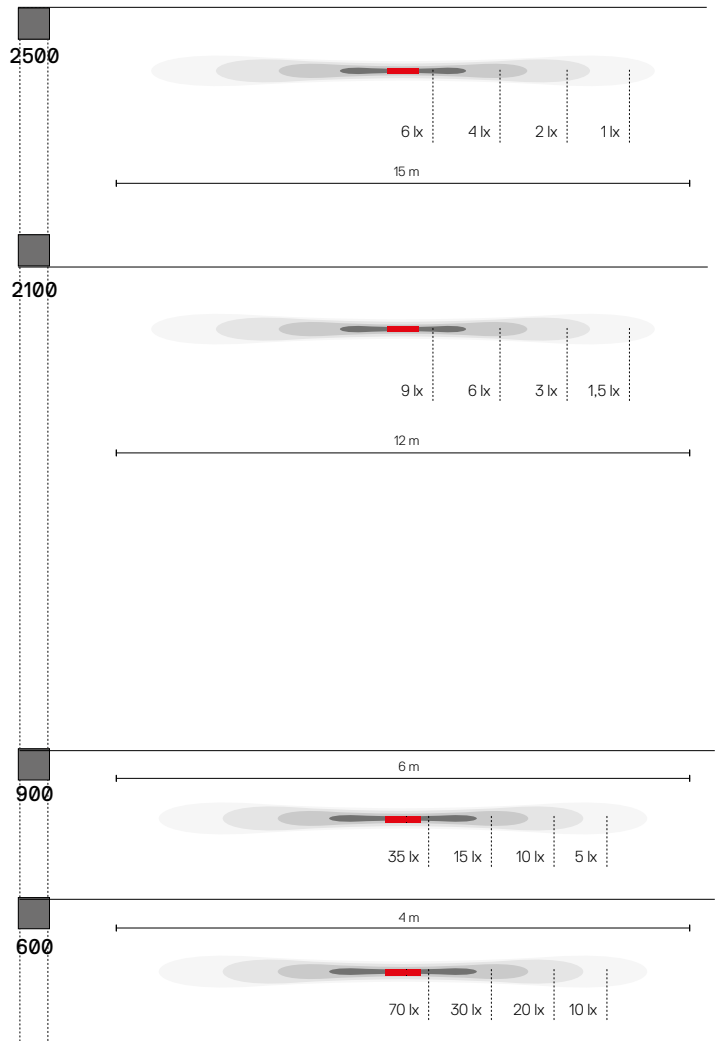

Walking optical system

It can create different luminous landscapes starting from three white or coloured lighting performances, either single or combined within the same element according to a space gradient of structures of different heights.

It defines a new, exciting lighting language, respectful of the surrounding space, which it approaches with deeds that promote its perception and a man-sized experience. A dynamic discovery of space that is allowed, among other things, by the possible interaction with sensors, the Artemide App and advanced intelligences.