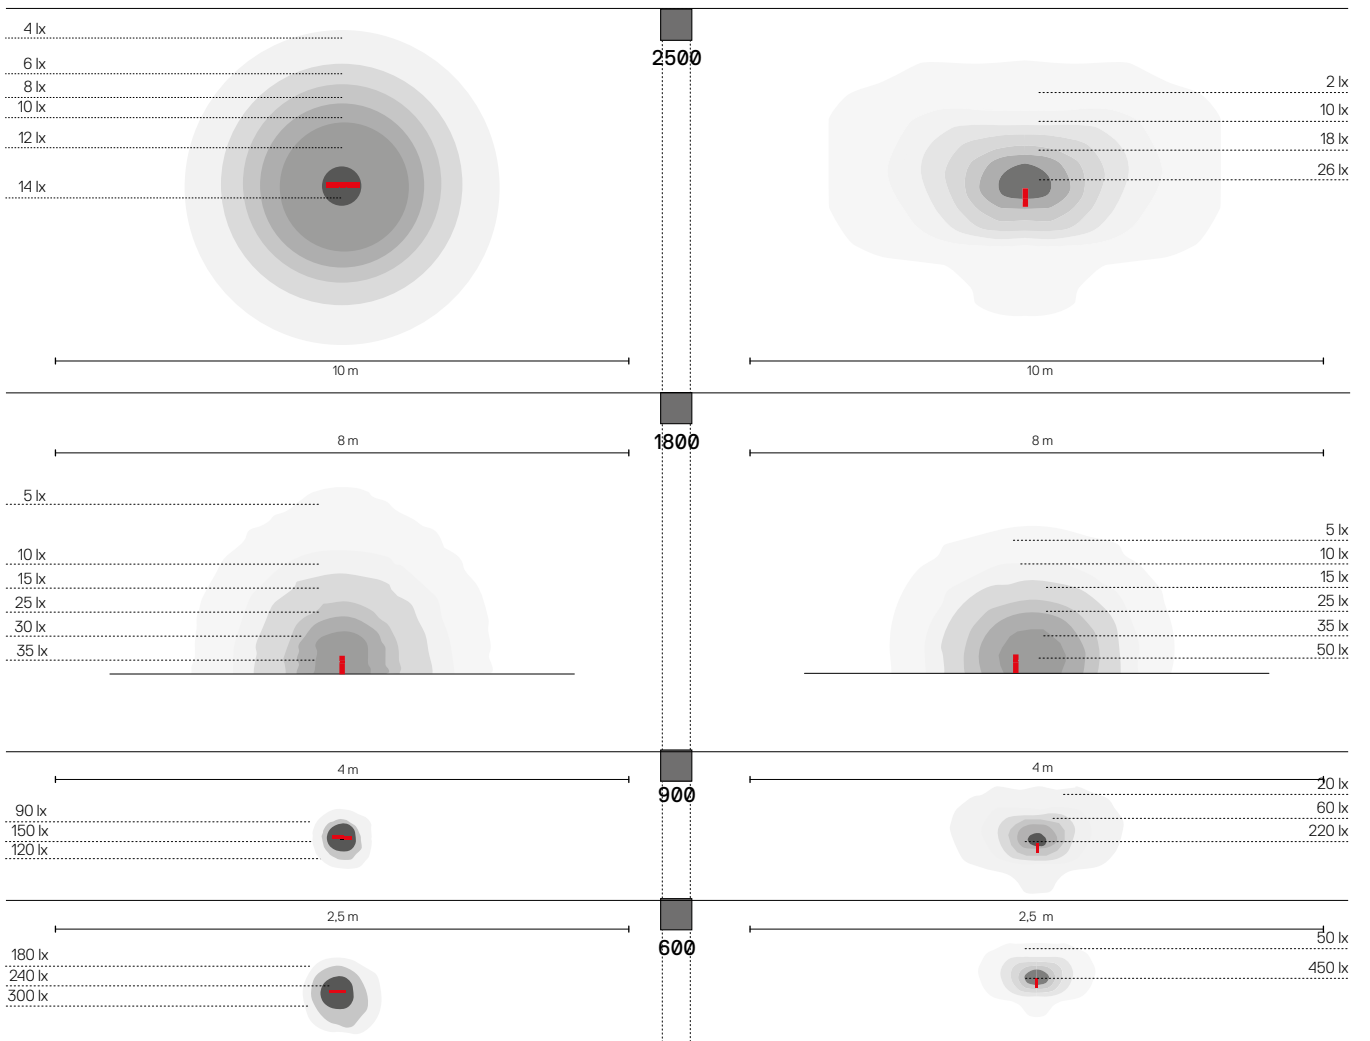

# Walking optical system

It can create different luminous landscapes starting from three white or coloured lighting performances, either single or combined within the same element according to a space gradient of structures of different heights.

ROSYMMETRIC  
EMISSION

ASYMMETRIC  
EMISSION

ROSYMMETRIC  
EMISSION

ASYMMETRIC  
EMISSION

FUNCTIONAL LIGHT  
ROSYMMETRIC EMISSION

FUNCTIONAL LIGHT  
ASYMMETRIC EMISSION

# Walking head pole typologies