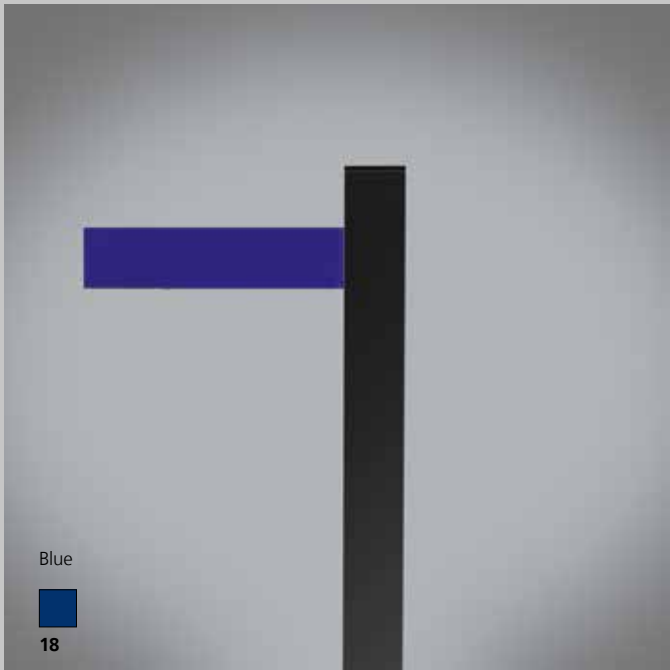

## LIGHT BLADE

RED EMISSION

GREEN EMISSION

BLUE EMISSION

WHITE EMISSION

# Walking head colors