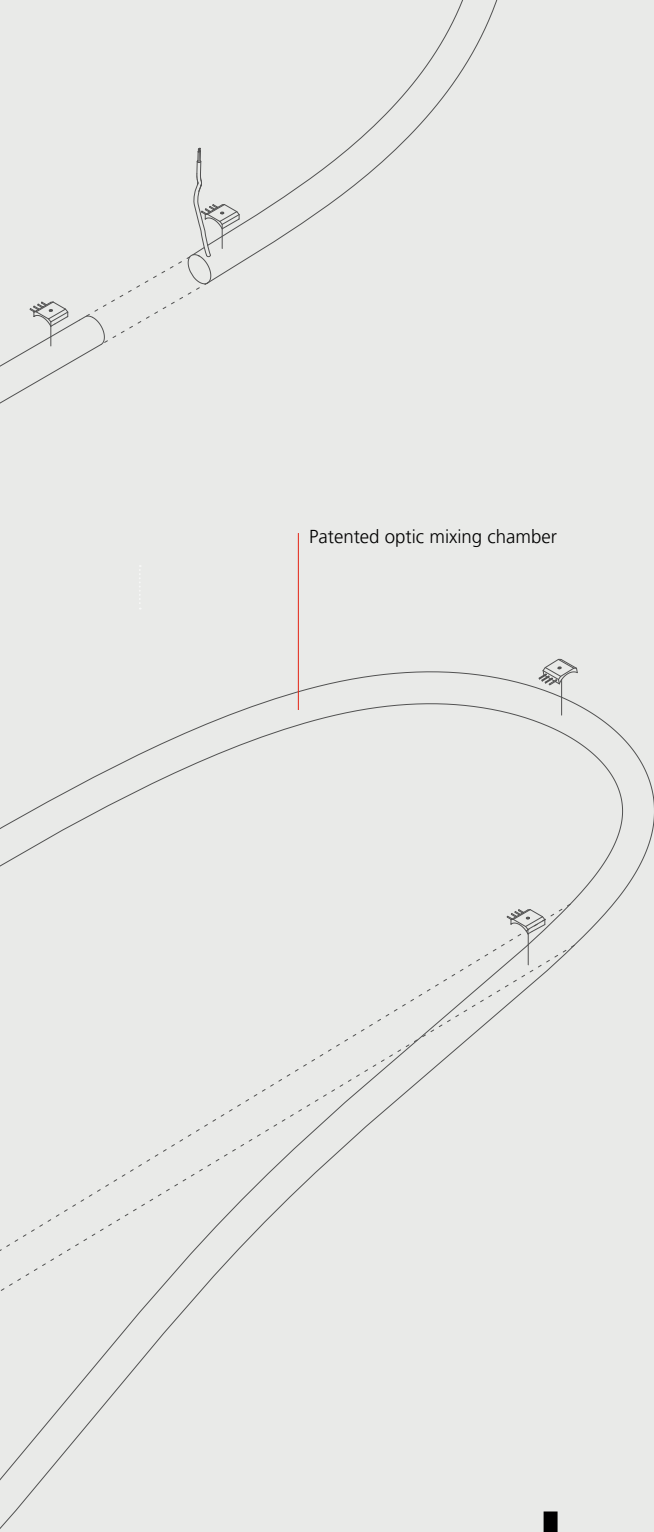

La Linea is innovative

Its patented section brings together several types of intelligence connected with optical, as well as material, mechanical, manufacturing principles and sustainable values, which take care of each individual aspect of the product's life stages.