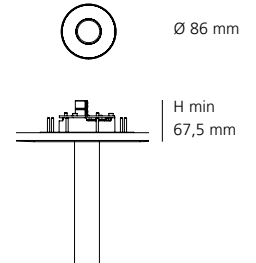

TRIMLESS

	Length	W	Flux	CCT	Code
La Linea trim + 2 kit recessed + Plastic fixing supports included (5 pcs)	2500 mm	13,2W/m	960 lm/m	3000K	T4601110
La Linea trim + 2 kit recessed + Plastic fixing supports included (10 pcs)	5000 mm	13,2W/m	960 lm/m	3000K	T4600310