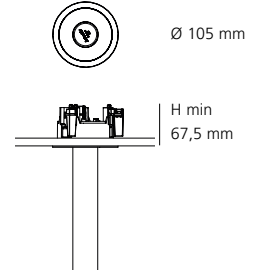

IP65

TRIM

	Length	W	Flux	CCT	Code
La Linea trim + 2 kit recessed + Plastic fixing supports included (5 pcs)	2500 mm	13,2W/m	960 lm/m	3000K	T4601210
La Linea trim + 2 kit recessed + Plastic fixing supports included (10 pcs)	5000 mm	13,2W/m	960 lm/m	3000K	T4600410