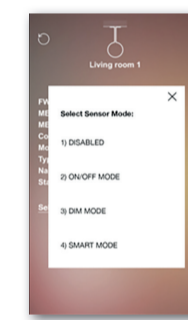

Tunable White

RGB White

RWB

New

ACTIONS

DYNAMIC SCENES

MOTION SENSOR

VOCAL CONTROL *
 AMAZON ALEXA
 GOOGLE HOME