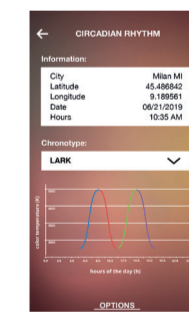

Tunable White

RGB White

RWB

New

ACTIONS

DYNAMIC SCENES

MOTION SENSOR

VOCAL CONTROL *
 AMAZON ALEXA
 GOOGLE HOME

↳ Parametric

ENVIRONMENTAL QUALITY

TARGET POINT

HEAT MAPS *

PATENT OF INVENTION
 Circadian Rhythm*

Geographical and temporal contextualization
 Behavioral models
 Variation of intensity and color temperature
 Freedom to intervene on color temperature, light intensity and timing of light shift

HUMIDITY

TEMPERATURE

AIR QUALITY

* Artemide Gateway required