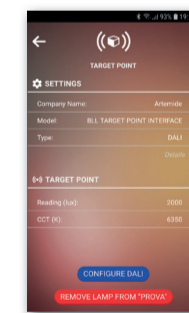

↳ Parametric

ENVIRONMENTAL QUALITY

TARGET POINT