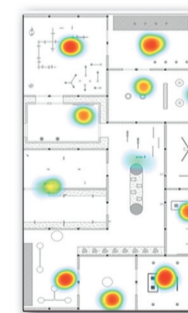

Artemide goes App

↳ PRO²

LET'S PLAY

LET'S REMEMBER

- Managing up to 500 lighting fixtures, single or in groups
- Connecting by Bluetooth Low Energy
- Distance: bluetooth Android 25-30 m, Apple 15 m
- Cloud backup
- Secured personal access
- Multidevices control for the same network
- Multi-user: 1 administrator, more guests
- For tablet and smartphone
- 10 Static scenarios
- Daylight sensor integration
- News channel

Compatible with Artemide LED integrated products
For private/public space - workplace - retail - hospitality
Indoor and outdoor

LET'S BE PROFESSIONAL

Scheduling *

Digital protocols interface for Dali products - 40 addresses
Managing up to 40 Addresses for each BLE BUS Interface.
Built-in or remoted INTERFACE installation managing single fixtures or groups

DALI - DIGITAL
addressable lighting interface
current generation

BLE - BLUETOOTH
low energy
new generation

LET'S ENJOY NEW EXPERIENCES

↳ Interactive

EMISSIONS

Pure Hybrid

White

White + White

Tunable White

RGB White

RWB

New

ACTIONS

↳ Parametric

ENVIRONMENTAL QUALITY

HEAT MAPS *

PATENT OF INVENTION
Circadian Rhythm*

Geographical and temporal contextualization
Behavioral models
Variation of intensity and color temperature
Freedom to intervene on color temperature, light intensity and timing of light shift

* Artemide Gateway required