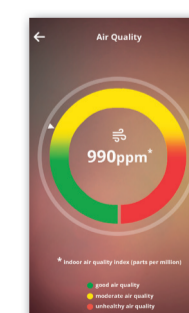

Tunable White

RGB White

RWB

New

ACTIONS

DYNAMIC SCENES

MOTION SENSOR

VOCAL CONTROL *
 AMAZON ALEXA
 GOOGLE HOME

↳ Parametric

ENVIRONMENTAL QUALITY

TARGET POINT

HEAT MAPS *

PATENT OF INVENTION
 Circadian Rhythm*

Geographical and temporal contextualization
 Behavioral models
 Variation of intensity and color temperature
 Freedom to intervene on color temperature, light intensity and timing of light shift

HUMIDITY

TEMPERATURE

AIR QUALITY

* Artemide Gateway required