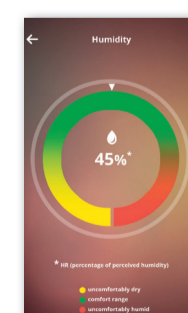

Tunable White

RGB White

RWB

New

ACTIONS

DYNAMIC SCENES

MOTION SENSOR

VOCAL CONTROL *
 AMAZON ALEXA
 GOOGLE HOME

↳ Parametric

ENVIRONMENTAL QUALITY

TARGET POINT

HEAT MAPS *

PATENT OF INVENTION
 Circadian Rhythm*

Geographical and temporal contextualization
 Behavioral models
 Variation of intensity and color temperature
 Freedom to intervene on color temperature, light intensity and timing of light shift

HUMIDITY

TEMPERATURE

AIR QUALITY

* Artemide Gateway required