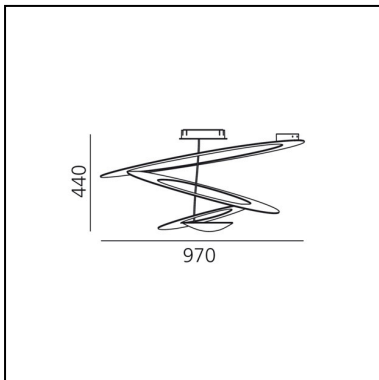

Pirce Ceiling LED - 3000K - White

Giuseppe Maurizio Scutellà

IP20    Dimmerable:  +  -

LUMINAIRE

- Watt: **44W**
- Voltage: **220V-240V**
- Delivered lumen output: **3313lm**
- CCT: **3000K**
- Efficiency: **82%**
- Efficacy: **75.30lm/W**
- CRI: **90**
- Dimmable Typology: **Push**

FEATURES

- Product Code: **1253110A**
- Colour: **White**
- Installation: **Ceiling**
- Material: **Aluminum**
- Series: **Design Collection**
- Environment: **Indoor**
- Area contract: **Residential**
- Emission: **Indirect**
- design by: **Giuseppe Maurizio Scutellà**

DIMENSIONS

- Width: **970 mm**
- Height: **440 mm**
- Glow Wire Test: **650°**

SOURCES INCLUDED

- Category: **Led**
- Number: **1**
- Watt: **44W**
- Delivered lumen output: **4230lm**
- Color temperature (K): **3000K**
- CRI: **90**
- Color Tolerance: **MacAdam 2SDCM**