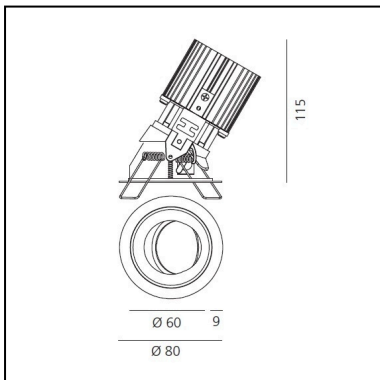

Everything 80 - Round - Trim - Adj - 23° 3000K - White trim / Polished metal deflector

Ernesto Gismondi

IP20/44 

LUMINAIRE

- Watt: **10W**
- Voltage: **220-240 V**
- Delivered lumen output: **1140lm**
- CCT: **3000K**
- Efficiency: **73%**
- Efficacy: **114.00lm/W**
- CRI: **90**

FEATURES

- Product Code: **M278625**
- Colour: **White trim / Polished metal deflector**
- Installation: **Recessed**
- Material: **aluminium**
- Series: **Architectural Indoor**
- design by: **Ernesto Gismondi**

DIMENSIONS

- Diameter: **80 mm**
- Cutout diameter: **69 mm**
- Recessed depth: **115 mm**
- Inclination: **30°**
- Cutout shape: **Rounded**
- Weight: **kg 0.24**
- Glow Wire Test: **850°**
- Hole in false ceiling: **Thickness 1mm - 25mm**