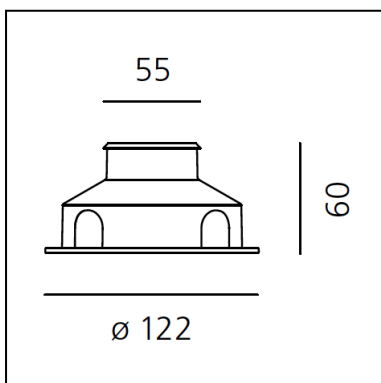

LUMINAIRE

- Power Supply: **Electronic unintegrated**
- Watt: **1,2W**
- Delivered lumen output: **78lm**
- CCT: **3000K**
- Efficiency: **75%**
- Efficacy: **78.00lm/W**
- CRI: **80**

Notes

Spot optic Concentrated luminous flow to highlight details avoiding unwanted light dispersion.

DESCRIPTION

Light fixture with high-performance LED light sources. Recessed floor installation. Walk-over version. Housing depths: Ego WO: 110mm - 120mm, Ego Flat WO: 60mm. Round and square version in five sizes. Consists of body, frame, black silkscreened tempered glass, recessing box. Body in EN AB44100 aluminium, silicone gaskets. Three colour options: with aluminium (only in the 50mm and 90mm size), stainless steel or black silkscreened tempered glass frame, 8mm thick, flush floor-mounting Recessing box for laying in reinforced polymer, can be ordered separately. Ego Flat WO- Feeding cable H05RN-F, with 300cm length for EGO 55 & EGO 90, 20cm for EGO 150, 30cm for EGO 220. Power connection to the mains by means of remote ballast and IP68 electrical terminal board, supplied with the fixture. Fixing to the recessing box is ensured by means of anti-vandal screws TORX, AISI 316. Glass surface temperature lower than 40°C. Fixed or adjustable optics. PMMA lenses in 3 different versions of beams. White monochromatic LEDs available in 2 colour temperatures: Warm = 3000K Neutral = 4000K Screws in stainless steel AISI 316. Painted die-cast aluminium with 3-stage outdoor treatment: nanotechnologies, antioxidant primer, polyester paint. Technical features of light fixtures in compliance with EN60598-1 and part 2-13. IP Rating IP65 IP67. Insulation class: Ego WO: class I. Ego Flat WO: class III. Installation must be carried out by specialized personnel. Carefully follow the instructions.

FEATURES

- Product Code: **T40002ELPTW00**
- Material: **Steel tempered glass, polymer**
- Series: **Architectural Outdoor**
- Area contract: **null, Outdoor**
- design by: **Studio Artemide**

DIMENSIONS

- Diameter: **55 mm**
- Recessed depth: **60 mm**
- Cutout shape: **Rounded**
- Impact Resistance: **IK10**

SOURCES INCLUDED