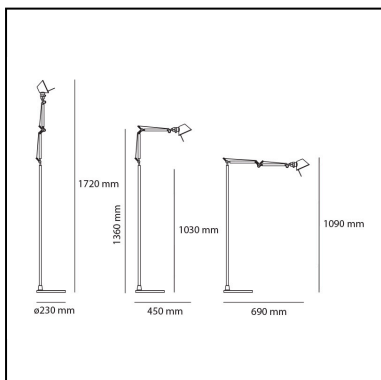

Tolomeo Micro Floor LED 2700K - Aluminum - Body Lamp

Michele De Lucchi
Giancarlo Fassina

LUMINAIRE

- Watt: **7W**
- Voltage: **24V**
- Delivered lumen output: **620lm**
- CCT: **2700K**
- Efficiency: **71%**
- Efficacy: **88.63lm/W**
- CRI: **90**
- Dimmer Typology: **Microswitch Dimmer**

Notes

Complete lamp consists of body lamp + accessories

DESCRIPTION

Icon of Italian design and the result of the brainchild of designers Michele De Lucchi and Giancarlo Fassina, the Tolomeo lamp was launched on the market in 1987. It embodies the perfect balance between functionality and aesthetics.

The design of the Tolomeo is characterized by clean and minimalist lines, with a structure made of aluminum. This material gives the lamp not only a modern and sophisticated look but also remarkable lightness and robustness.

One of the distinctive elements of the Tolomeo is its articulated arm system. Thanks to an innovative spring mechanism, the lamp can be easily adjusted in height and tilt, ensuring great flexibility of use.

The timeless elegance and impeccable functionality have made it one of the most famous lamps in the world and it has received numerous international awards. This lamp is not just an object of illumination, but a true masterpiece of design that continues to inspire and fascinate generations of beauty lovers.

Tolomeo Floor and Micro Floor use the same body lamp shared by several models mounted on a floor structure that increases the height. Tolomeo Reading Floor, features a single joint with a longer lower arm.

FEATURES

- Product Code: **A0103W00**
- Colour: **Aluminum**
- Installation: **Floor**
- Material: **Aluminium, steel**
- Series: **Design Collection**
- design by: **Michele De Lucchi, Giancarlo Fassina**

DIMENSIONS

- Height: **1090 mm**
- Base Diameter: **230 mm**
- Max Extension Height: **1720 mm**
- Max Extension Length: **690 mm**
- Glow Wire Test: **750°**

SOURCES INCLUDED

- Category: **Led**
- Number: **1**
- Watt: **4,8W**
- Color temperature (K): **2700K**
- CRI: **90**