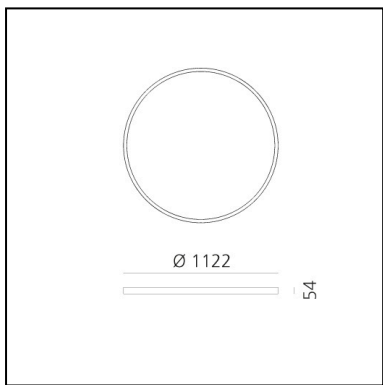

# A.24 Stand-alone - Suspension Circular - Diffused Emission - Ø 1122mm - 3000K - App Compatible - Brushed Silver

Carlotta de Bevilacqua

IP20    Dimmerable: 

## DIMENSIONS

- Height: **54 mm**
- Diameter: **1120 mm**
- Weight: **kg 6**